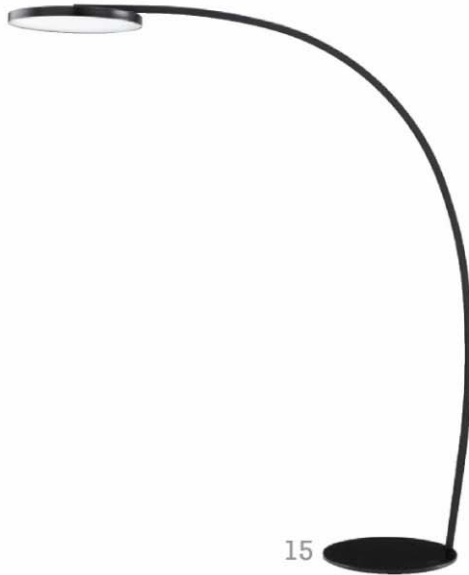

hospitality design

july 2015 hospitalitydesign.com

game changers

the people issue

HDexpo
hospitality design event

products **lighting**

15

The Bow floor lamp, designed by Nada Nasrallah and Christian Horner of Vienna-based Soda Designers for **Ligne Roset**, is a metal structure finished in satin black lacquer with a slim shade that enhances the arc shape of the light. LIGNE-ROSET-USA.COM

16

Piero Lissoni for **FLOS** introduces Clara, a surface-mounted light for both wall and ceiling installation. The round proportions and opal white finish combined with a special LED distribution allow glare-free illumination. An optional external ring in lucid black, copper, or chrome completes the look. FLOS.COM

15

16

Mia Collection by Jean Nouvel

The Mia Collection is characterized by calm, essential lines and was created to be extremely durable and practical; a collection that will become a future contract icon. Designed for the outdoors, Mia is easily adapted to an interior application. The lightweight structure, shape of the seats, as well as the tilt table top capability provide simple handling and storage.