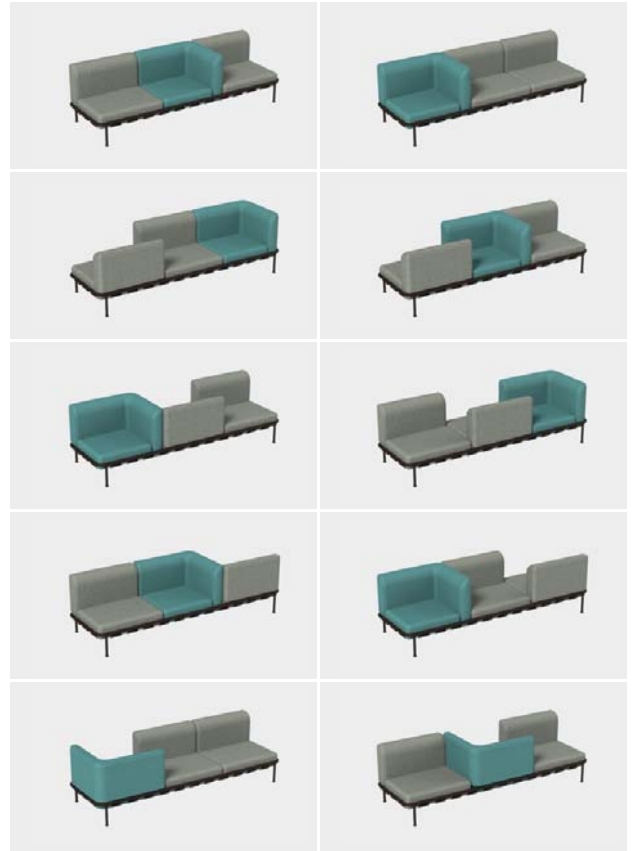

*Available Tall or Short cushions

EXAMPLES OF POSSIBLE COMBINATIONS WITH THESE UNITS

Code 743 - 3 seats sofa frame:

SUGGESTED LAYOUT # 6*

| *LEFT CORNER UNIT | *BACK UNIT | *RIGHT CORNER UNIT | ISLAND |
|-------------------|------------|--------------------|----------|
| | | 2 | 1 |

*Available Tall or Short cushions

EXAMPLES OF POSSIBLE COMBINATIONS WITH THESE UNITS

Code 743 - 3 seats sofa frame:

SUGGESTED LAYOUT # 7*

| *LEFT CORNER UNIT | *BACK UNIT | *RIGHT CORNER UNIT | ISLAND |
|-------------------|------------|--------------------|--------|
| | 2 | 1 | |

*Available Tall or Short cushions

EXAMPLES OF POSSIBLE COMBINATIONS WITH THESE UNITS

Code 743 - 3 seats sofa frame:

SUGGESTED LAYOUT # 8*

| *LEFT CORNER UNIT | *BACK UNIT | *RIGHT CORNER UNIT | ISLAND |
|-------------------|------------|--------------------|--------|
| | 1 | 1 | 1 |