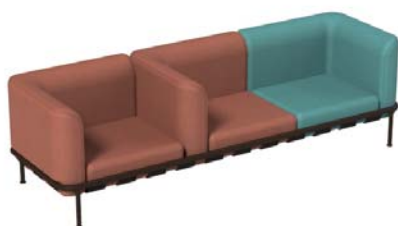

ATTENTION: the following pages show pictures of sofas with Tall cushions and their possible combinations. The same combinations are possible with Short cushions or with mixed cushions (Tall / Short).

Code 743 - 3 seats sofa frame:

SUGGESTED LAYOUT # 1*

| *LEFT CORNER UNIT | *BACK UNIT | *RIGHT CORNER UNIT | ISLAND |
|-------------------|------------|--------------------|--------|
| 3 | | | |

*Available Tall or Short cushions

EXAMPLES OF POSSIBLE COMBINATIONS WITH THESE UNITS

Code 743 - 3 seats sofa frame:

SUGGESTED LAYOUT # 2*

| *LEFT CORNER UNIT | *BACK UNIT | *RIGHT CORNER UNIT | ISLAND |
|-------------------|------------|--------------------|--------|
| 2 | | 1 | |

*Available Tall or Short cushions