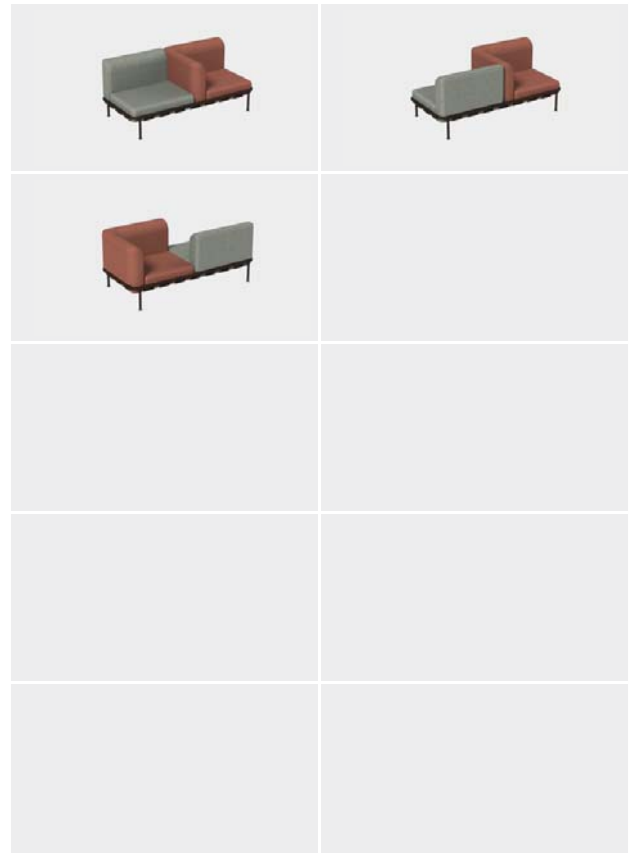

*Available Tall or Short cushions

Code 742 - 2 seats sofa frame:

SUGGESTED LAYOUT # 14*

EXAMPLES OF POSSIBLE COMBINATIONS WITH THESE UNITS

| *LEFT CORNER UNIT | *BACK UNIT | *RIGHT CORNER UNIT | ISLAND |
|-------------------|------------|--------------------|--------|
| | | 2 | |

*Available Tall or Short cushions

Code 742 - 2 seats sofa frame:

SUGGESTED LAYOUT # 15*

EXAMPLES OF POSSIBLE COMBINATIONS WITH THESE UNITS

| *LEFT CORNER UNIT | *BACK UNIT | *RIGHT CORNER UNIT | ISLAND |
|-------------------|------------|--------------------|--------|
| 1 | 1 | | |