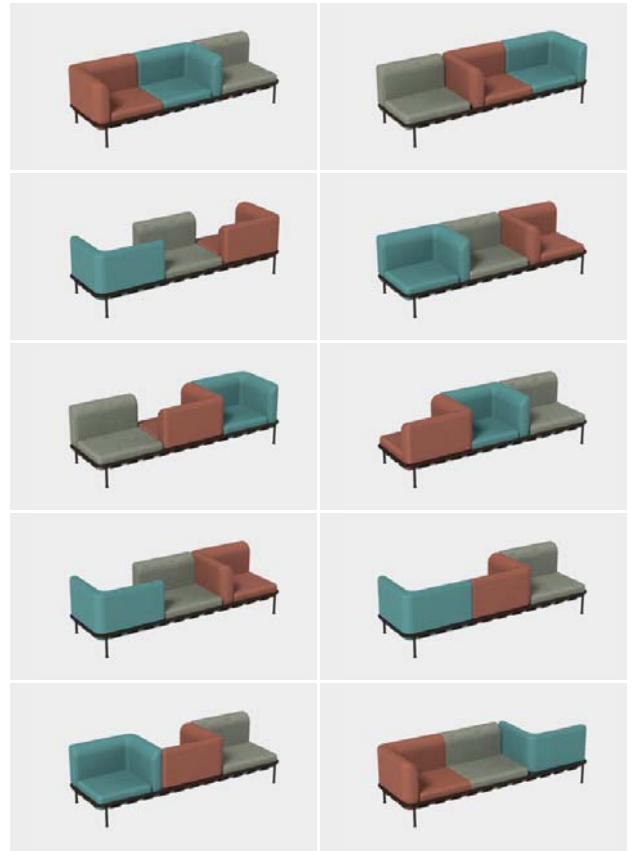

Code 743 - 3 seats sofa frame:

SUGGESTED LAYOUT # 2*

| *LEFT CORNER UNIT | *BACK UNIT | *RIGHT CORNER UNIT | ISLAND |
|-------------------|------------|--------------------|--------|
| 2 | | 1 | |

*Available Tall or Short cushions

EXAMPLES OF POSSIBLE COMBINATIONS WITH THESE UNITS

Code 743 - 3 seats sofa frame:

SUGGESTED LAYOUT # 3

| *LEFT CORNER UNIT | *BACK UNIT | *RIGHT CORNER UNIT | ISLAND |
|-------------------|------------|--------------------|--------|
| 1 | 1 | 1 | |

*Available Tall or Short cushions

EXAMPLES OF POSSIBLE COMBINATIONS WITH THESE UNITS

Code 743 - 3 seats sofa frame:

SUGGESTED LAYOUT # 4*

| *LEFT CORNER UNIT | *BACK UNIT | *RIGHT CORNER UNIT | ISLAND |
|-------------------|------------|--------------------|--------|
| 2 | 1 | | |