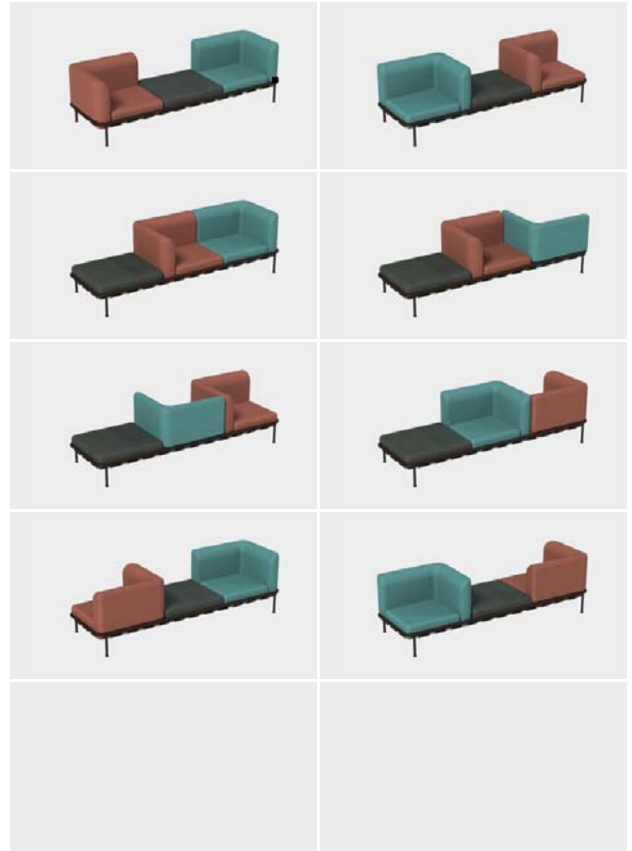

EXAMPLES OF POSSIBLE COMBINATIONS WITH THESE UNITS

Code 743 - 3 seats sofa frame:

SUGGESTED LAYOUT # 3

| *LEFT CORNER UNIT | *BACK UNIT | *RIGHT CORNER UNIT | ISLAND |
|-------------------|------------|--------------------|--------|
| 1 | 1 | 1 | |

*Available Tall or Short cushions

EXAMPLES OF POSSIBLE COMBINATIONS WITH THESE UNITS

Code 743 - 3 seats sofa frame:

SUGGESTED LAYOUT # 4*

| *LEFT CORNER UNIT | *BACK UNIT | *RIGHT CORNER UNIT | ISLAND |
|-------------------|------------|--------------------|--------|
| 2 | 1 | | |

*Available Tall or Short cushions

EXAMPLES OF POSSIBLE COMBINATIONS WITH THESE UNITS

Code 743 - 3 seats sofa frame:

SUGGESTED LAYOUT # 5

| *LEFT CORNER UNIT | *BACK UNIT | *RIGHT CORNER UNIT | ISLAND |
|-------------------|------------|--------------------|----------|
| 1 | | 1 | 1 |

*Available Tall or Short cushions

EXAMPLES OF POSSIBLE COMBINATIONS WITH THESE UNITS

Code 743 - 3 seats sofa frame:

SUGGESTED LAYOUT # 6*

| *LEFT CORNER UNIT | *BACK UNIT | *RIGHT CORNER UNIT | ISLAND |
|-------------------|------------|--------------------|----------|
| | | 2 | 1 |