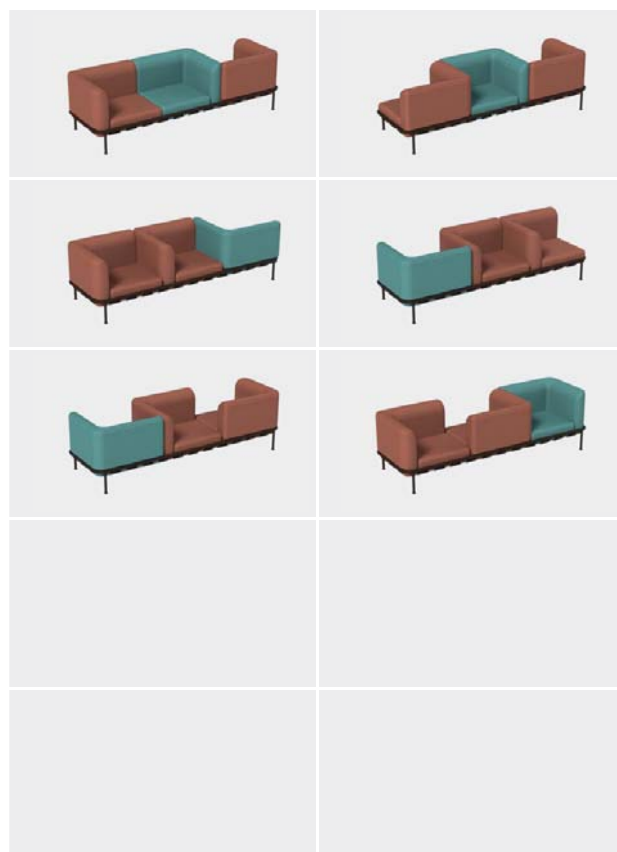

SUGGESTED LAYOUT # 1*

| *LEFT CORNER UNIT | *BACK UNIT | *RIGHT CORNER UNIT | ISLAND |
|-------------------|------------|--------------------|--------|
| 3 | | | |

*Available Tall or Short cushions

EXAMPLES OF POSSIBLE COMBINATIONS WITH THESE UNITS

Code 743 - 3 seats sofa frame:

SUGGESTED LAYOUT # 2*

| *LEFT CORNER UNIT | *BACK UNIT | *RIGHT CORNER UNIT | ISLAND |
|-------------------|------------|--------------------|--------|
| 2 | | 1 | |

*Available Tall or Short cushions

EXAMPLES OF POSSIBLE COMBINATIONS WITH THESE UNITS

Code 743 - 3 seats sofa frame:

SUGGESTED LAYOUT # 3

| *LEFT CORNER UNIT | *BACK UNIT | *RIGHT CORNER UNIT | ISLAND |
|-------------------|------------|--------------------|--------|
| 1 | 1 | 1 | |

*Available Tall or Short cushions

Dock Fabric Options

WHITE

BROWN

DARK GREY

LIGHT GREY

HIBISCUS

TURQUOISE