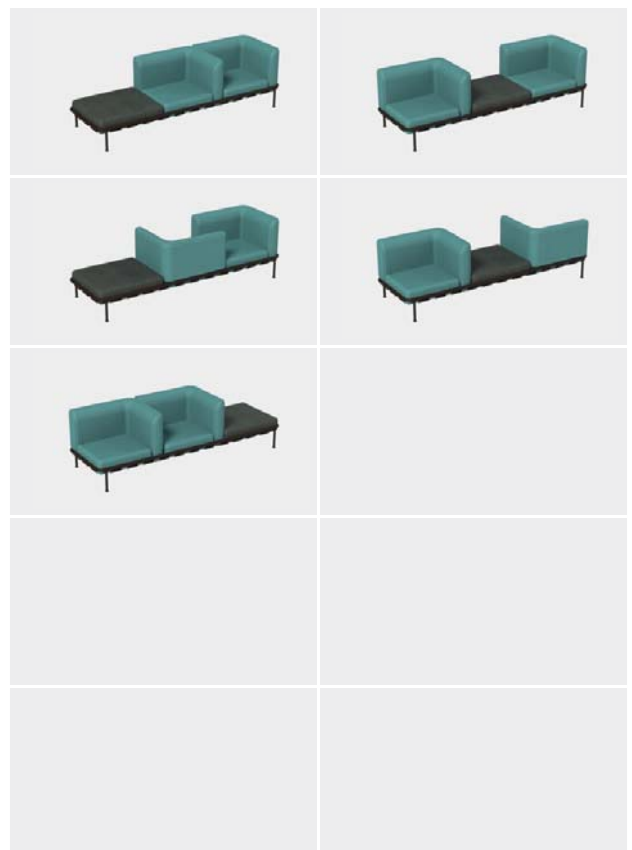

*Available Tall or Short cushions

EXAMPLES OF POSSIBLE COMBINATIONS WITH THESE UNITS

Code 743 - 3 seats sofa frame:

SUGGESTED LAYOUT # 5

| *LEFT CORNER UNIT | *BACK UNIT | *RIGHT CORNER UNIT | ISLAND |
|-------------------|------------|--------------------|----------|
| 1 | | 1 | 1 |

*Available Tall or Short cushions

EXAMPLES OF POSSIBLE COMBINATIONS WITH THESE UNITS

Code 743 - 3 seats sofa frame:

SUGGESTED LAYOUT # 6*

| *LEFT CORNER UNIT | *BACK UNIT | *RIGHT CORNER UNIT | ISLAND |
|-------------------|------------|--------------------|----------|
| | | 2 | 1 |

*Available Tall or Short cushions

EXAMPLES OF POSSIBLE COMBINATIONS WITH THESE UNITS

Code 743 - 3 seats sofa frame:

SUGGESTED LAYOUT # 7*

| *LEFT CORNER UNIT | *BACK UNIT | *RIGHT CORNER UNIT | ISLAND |
|-------------------|------------|--------------------|--------|
| | 2 | 1 | |