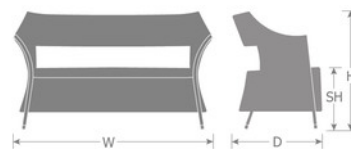

DETAILS

H	W	D	SH	AH	Lbs
33"	55.5"	25"	18"	29"	29

*** CLOSEOUT PRODUCT ***
Final limited quantities available

Outdoor Bench/Love Seat

Frame: Tubular Aluminum

Seat/Back: All-Weather Wicker

SHIPPING

Master Pack Quantity:	1
Master Pack Dimensions:	55"x27"x35"
Master Pack Weight:	47 Lbs.
Density:	3
Master Cartons/Pallet:	2
Freight Class:	300
FOB:	PA 17042