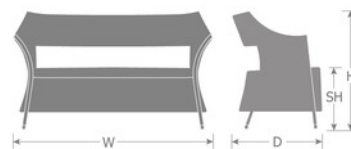

DETAILS

H	W	D	SH	AH	Lbs
33"	55.5"	25"	18"	29"	29

***** CLOSEOUT PRODUCT *****
Final limited quantities available

Outdoor Bench/Love Seat

Frame: Tubular Aluminum

Seat/Back: All-Weather Wicker

Quick Ship Finishes:

00-41 Dark Brown

SHIPPING

Master Pack Quantity:	1
Master Pack Dimensions:	55"x27"x35"
Master Pack Weight:	47 Lbs.
Density:	3
Master Cartons/Pallet:	2
Freight Class:	300
FOB:	PA 17042