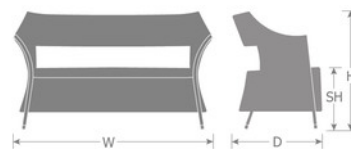

DETAILS

H	W	D	SH	AH	Lbs
33"	55.5"	25"	18"	29"	29

***** CLOSEOUT PRODUCT *****
Final limited quantities available

Outdoor Bench/Love Seat

Frame: Tubular Aluminum

Seat/Back: All-Weather Wicker

SHIPPING

Master Pack Quantity:	1
Master Pack Dimensions:	55"x27"x35"
Master Pack Weight:	47 Lbs.
Density:	3
Master Cartons/Pallet:	2
Freight Class:	300
FOB:	PA 17042