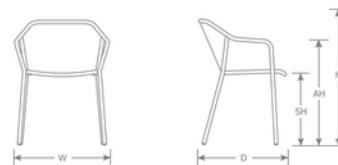

DETAILS

H	W	D	SH	AH	Lbs
30.5"	23.5"	21.5"	18"	27"	12.5

Download Collection Brochure [HERE](#)

Outdoor/Indoor Stacking Armchair

E-coated powder coat finish

Frame: Tubular Steel

Seat/Back: Extended Steel Mesh

Stackability: 8

Quick Ship Finishes:

23 A/White

24 A/ Black

37 A/Moss Grey

50 A/ Cherry

Special Order Ship Finishes:

22 A/ Iron