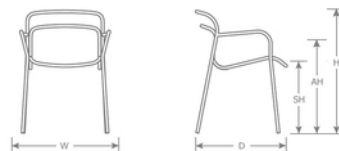

DETAILS

H	W	D	SH	AH	Lbs
30.5"	23"	23"	18"	26"	14

Outdoor/Indoor Stacking Armchair

E-coated powder coat finish

Frame: Tubular Steel

Seat/Back: Extended Steel Mesh

Stackability: 8

SHIPPING

Master Pack Quantity: 4

Master Pack Dimensions: 36.5"x31"x25"

Master Pack Weight: 61 Lbs.

Master Cartons/Pallet: 6

FOB: PA 17042

Quick Ship Finishes:

Special Order Ship Finishes:

+ indicates upcharge and min qty required.