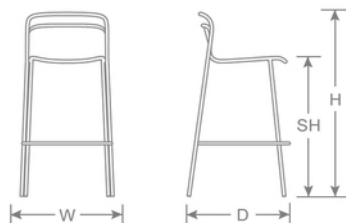

Modern Bar #636

Designer: Chiaramonte/Marin

DETAILS

H	W	D	SH	Lbs
40.5"	19.5"	20"	30"	13

Outdoor/Indoor Stacking Barstool

E-coated powder coat finish

Frame: Tubular Steel

Seat/Back: Extended Steel Mesh

Stackability: 4

SHIPPING

Master Pack Quantity: 4

Master Pack Dimensions: 48"x27"x21"

Master Pack Weight: 65 Lbs.

Master Cartons/Pallet: 6

Freight Class: 150

FOB: PA 17042