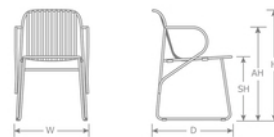

DETAILS

H	W	D	SH	AH	Lbs
30.5"	20.5"	22"	18"	26"	17

Outdoor/Indoor Stacking Armchair

E-coated powder coat finish

Advanced Collection

Frame: Steel

Seat/Back: Wrought Iron

Stackability: 8

SHIPPING

Master Pack Quantity: 4

Master Pack Dimensions: 30"x21.5"x36"

Master Pack Weight: 80 Lbs.

FOB: PA 17042

Quick Ship Finishes:

23 A/White

24 A/Black