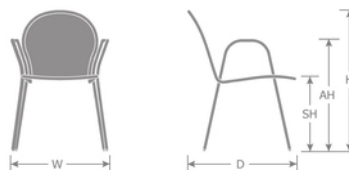

DETAILS

H	W	D	SH	AH	Lbs
32.5"	22.5"	25.5"	18"	26"	11.5

Outdoor/Indoor Stacking Armchair

E-coated powder coat finish

[View RAL color chart](#)

Frame: Tubular Steel

Seat/Back: Extended Steel Mesh

Stackability: 12

SHIPPING

Master Pack Quantity:	4
Master Pack Dimensions:	24"x26"x47"
Master Pack Weight:	57 Lbs.
Density:	3.4
Master Cartons/Pallet:	6
Freight Class:	250
FOB:	PA 17042

Quick Ship Finishes:

Special Order Ship Finishes: