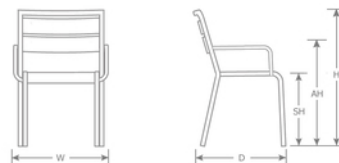

DETAILS

H	W	D	Lbs
32.5"	21.5"	25.5"	11

Outdoor/Indoor Stacking Armchair

Wood-Look Aluminum Slats

Frame: Aluminum - Brushed

Seat/Back: Aluminum Slats

Stackability: 4

SHIPPING