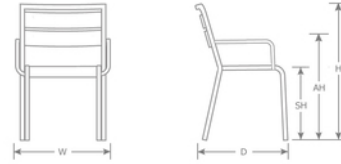

DETAILS

H	W	D	Lbs
32.5"	21.5"	25.5"	11

Outdoor/Indoor Stacking Armchair

Wood-Look Aluminum Slats

Frame: Aluminum - Brushed

Seat/Back: Aluminum Slats

Stackability: 4

SHIPPING

Master Pack Quantity: 4

FOB: PA 17042

Quick Ship Finishes:

06-401
Oak w /
Brushed
Aluminum
Edge

06-402
Wenge w
/ Brushed
Aluminum
Edge

24-400
Grey w /
A/Black
Edge