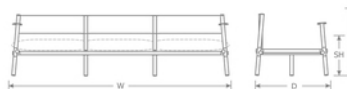

Terramare Sofa #731

Designer: Chiaramonte/Marin

DETAILS

H	W	D	Lbs
28.5"	101"	34"	94

Download Collection Brochure [HERE](#)

Outdoor/Indoor Lounge Sofa

Advanced Collection

Frame: Aluminum

Seat/Back: Aluminum / Eco-Leather

Assembly Required: Yes

SHIPPING

FOB: PA 17042

Special Order Ship Finishes:

23
A/White +
200/92
White

37 A/Moss
Grey +
200/94
Grey/Green

41
A/Bronze
+ 200/93
Brown