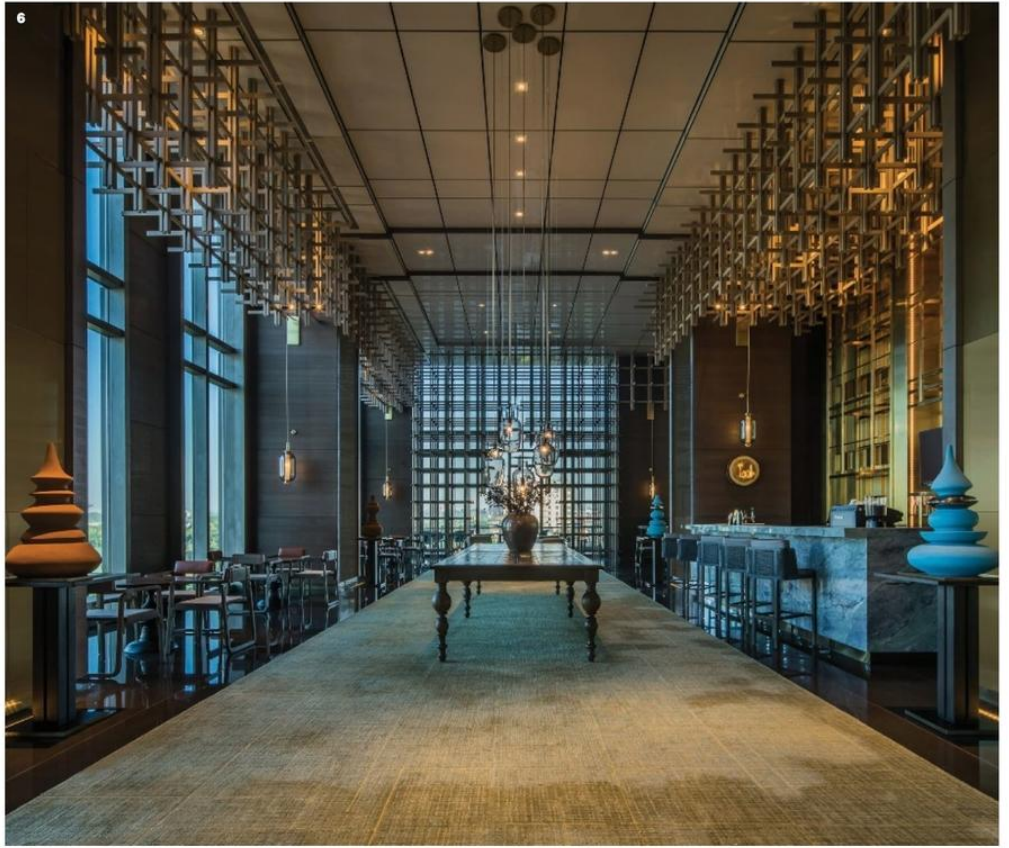

6 Hotels

Project Pan Pacific Yangon

Where Yangon, Myanmar

Designer CCD/Cheng Chung Design (HK) Ltd.

Pan Pacific Yangon is located in Yangon City adjacent to Myanmar's most famous and charming Yangon Shwedagon Pagoda. Inspired by Quinta Buddha Light and traditional Burmese architecture, the design team incorporated unique products from Myanmar, including wood, bamboo, rattan, traditional cloth, jade, bone, ivory, paper, and umbrellas. Design elements reference water and sand-like patterns, and different color combinations help achieve a harmonious balance between the modern concept and the local culture.