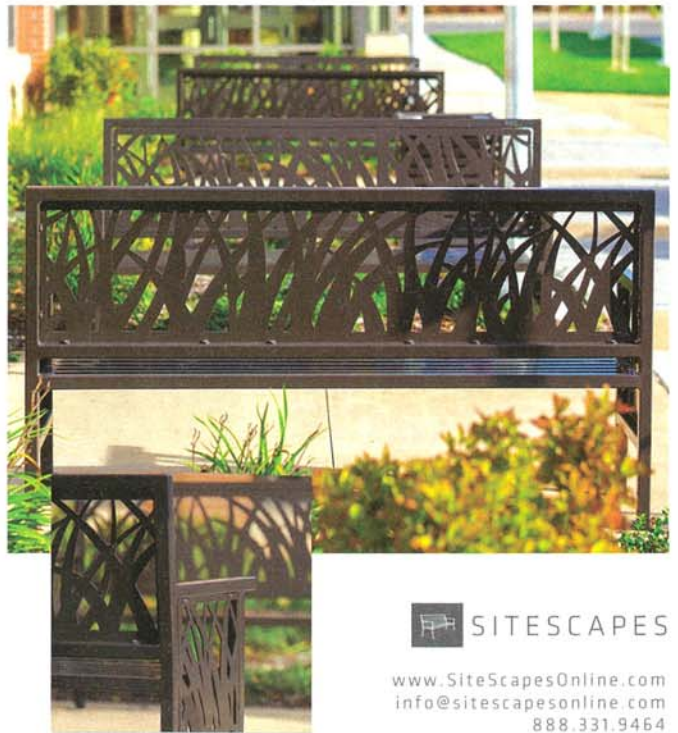

www.SiteScapesOnline.com
info@sitescapesonline.com
888.331.9464