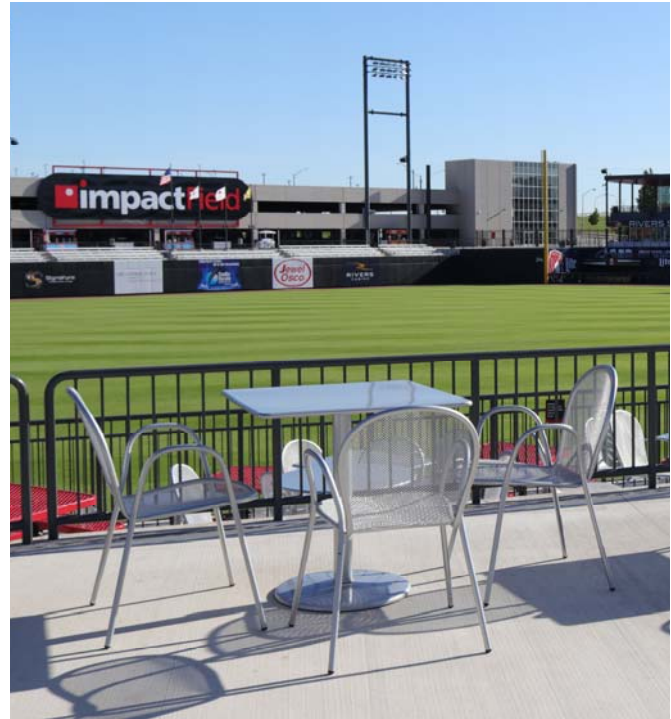

Star Bar #164
H41.5"xW22"xD23.5" 18 Lbs.
Quick Ship Finish:
Alu, A/Bronze, A/Green & A/Blue

Ronda #111
H33.5"xW23"xD24.5" 12 Lbs.
Quick Ship Finish:
Alu, A/Iron, A/Black & A/Bronze

Ronda #116
H32.5"xW22.5"xD25.5" 11.5 Lbs.
Quick Ship Finish:
Alu, A/Iron, A/Black & A/Bronze