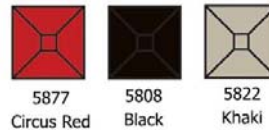

Bistro #900, 24" dia , 27 lbs.
#902, 32" dia , 37 lbs.
Quick Ship Finish:
Alu, A/Iron & A/Bronze

Bistro #901, 30" sq , 39 lbs.
Quick Ship Finish:
Alu, A/Iron & A/Bronze

Bistro Bar #900H, 24" dia , 29 lbs.
#902H, 32" dia , 38 lbs.
Quick Ship Finish:
Alu, A/Iron & A/Bronze

Umbrella base sold separately.

Shade # 980
6.5' Square umbrella
Quick Ship Color Options:

Shade # 986
8.5' Hex umbrella
Quick Ship Color Options:

EMU Shade Bases

Shade Base # 923
24" Dia 55 Lbs. Base
Holds up to dia 2" Pole H14.5"
Suitable for umbrella used in a table
Quick Ship Finish:
A/Iron, A/Bronze, A/Black