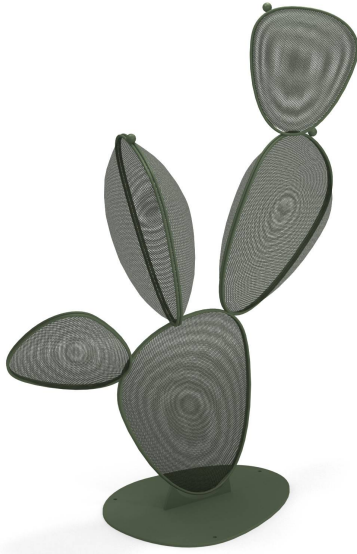

# Cactus #E1230

SKU: E1230

## Quick Ship Finishes:

17 Military Green

---

**Description:** Outdoor/Indoor Cactus  
Base Sculpture

E-Coated Powder Coat Finish, \*Add-ons  
Sold Separately

**Designer:** Chiamonte / Marin

**Manufacturer:** emu

## Dimensions

**Height:** 70.5"

**Width:** 56"

**Depth:** 24.5"

**Weight:** 117 lbs