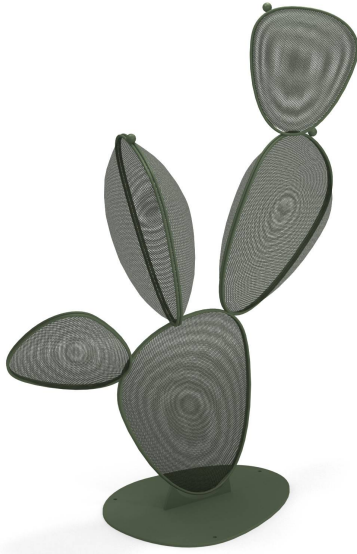

Cactus #E1230

SKU: E1230

Quick Ship Finishes:

17 Military Green

Description: Outdoor/Indoor Cactus
Base Sculpture

E-Coated Powder Coat Finish, *Add-ons
Sold Separately

Designer: Chiamonte / Marin

Manufacturer: emu

Frame Material: Steel

Assembly Required: Yes

Dimensions

Height: 70.5"

Width: 56"

Depth: 24.5"

Weight: 117 lbs

Shipping