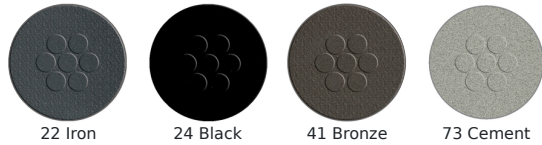

# Cambi 32" Dia #E803

SKU: E803

## Special Order Ship Finishes:

**Description:** Outdoor/Indoor Umbrella Table

E-Coated Powder Coat Finish, Top Thickness: 1 1/4", Umbrella Hole Dia: 1 9/16"

**Designer:** Aldo Ciabatti

**Manufacturer:** emu

## Dimensions

**Height:** 29.5"

**Width:** 32"

**Depth:** 32"

**Weight:** 26.5 lbs

**Base Width:** 26"