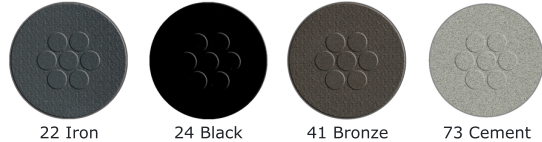

Cambi 32"

Dia #E803

SKU: E803

Quick Ship Finishes:

Special Order Ship Finishes:

Description: Outdoor/Indoor Umbrella Table

E-Coated Powder Coat Finish, Top
Thickness: 1 1/4", Umbrella Hole Dia: 1 9/16"

Designer: Aldo Ciabatti

Manufacturer: emu

Product Height: Dining

Assembly Required: Yes

Top Material: Extended Steel Mesh

Dimensions

Height: 29.5"

Width: 32"

Depth: 32"