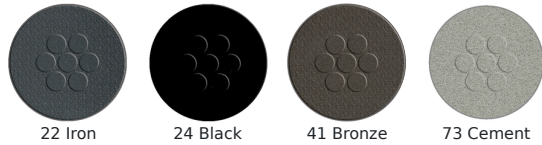

Cambi 32" Dia #E803

SKU: E803

Quick Ship Finishes:

Special Order Ship Finishes:

Description: Outdoor/Indoor Umbrella Table

E-Coated Powder Coat Finish, Top Thickness: 1 1/4", Umbrella Hole Dia: 1 9/16"

Designer: Aldo Ciabatti

Manufacturer: emu

Product Height: Dining

Assembly Required: Yes

Top Material: Extended Steel Mesh

Base Material: Tubular Steel Legs

Umbrella Hole: Yes

Dimensions

Height: 29.5"