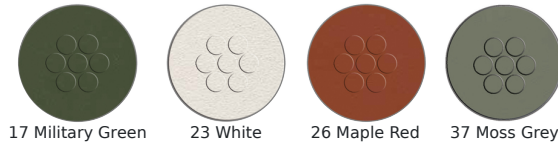

# Cambi 32" Dia #E803

SKU: E803

## Quick Ship Finishes:

## Special Order Ship Finishes:

**Description:** Outdoor/Indoor Umbrella Table

E-Coated Powder Coat Finish, Top Thickness: 1 1/4", Umbrella Hole Dia: 1 9/16"

**Designer:** Aldo Ciabatti

**Manufacturer:** emu