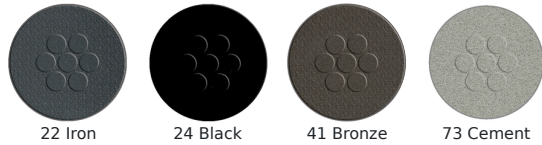

# Cambi 32" Dia #E803

SKU: E803

## Special Order Ship Finishes:

---

**Description:** Outdoor/Indoor Umbrella Table

E-Coated Powder Coat Finish, Top Thickness: 1 1/4", Umbrella Hole Dia: 1 9/16"

**Designer:** Aldo Ciabatti

**Manufacturer:** emu

## Dimensions

**Height:** 29.5"

**Width:** 32"

**Depth:** 32"

**Weight:** 26.5 lbs

**Base Width:** 26"