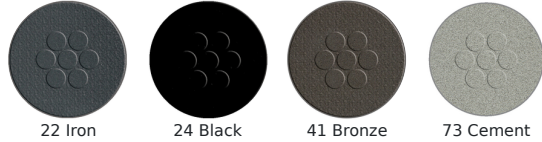

# Cambi 32" Sq #E801

SKU: E801

## Special Order Ship Finishes:

---

**Description:** Outdoor/Indoor Umbrella Table

E-Coated Powder Coat Finish, Top  
Thickness: 1 1/4", Umbrella Hole Dia: 1 9/16"

**Designer:** Aldo Ciabatti

**Manufacturer:** emu

## Dimensions

**Height:** 29.5"

**Width:** 32"

**Depth:** 32"

**Weight:** 33 lbs

**Base Width:** 32.5"