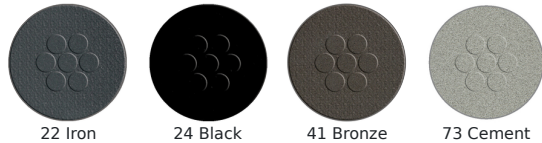

Cambi 36" Dia #E813

SKU: E813

Quick Ship Finishes:

Special Order Ship Finishes:

Description: Outdoor/Indoor Umbrella Table

E-Coated Powder Coat Finish, Top Thickness: 1 1/4", Umbrella Hole Dia: 1 9/16"

Designer: Aldo Ciabatti

Manufacturer: emu

Product Height: Dining

Assembly Required: Yes

Top Material: Perforated Steel Mesh

Base Material: Tubular Steel Legs

Umbrella Hole: Yes

Dimensions

Height: 29.5"