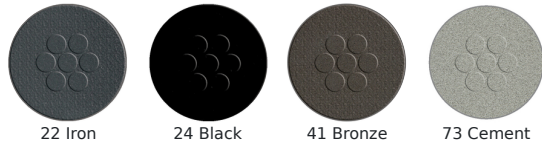

Cambi 36" Sq #E802

SKU: E802

Quick Ship Finishes:

Special Order Ship Finishes:

Description: Outdoor/Indoor Umbrella Table

E-Coated Powder Coat Finish, Top
Thickness: 1 1/4", Umbrella Hole Dia: 1 9/16"

Designer: Aldo Ciabatti

Manufacturer: emu

Product Height: Dining

Assembly Required: Yes

Top Material: Extended Steel Mesh

Base Material: Tubular Steel Legs

Umbrella Hole: Yes

Dimensions

Height: 29.5"