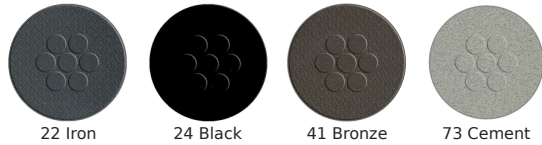

Cambi 42" Dia #E804

SKU: E804

Quick Ship Finishes:

Special Order Ship Finishes:

Description: Outdoor/Indoor Umbrella Table

E-Coated Powder Coat Finish, Top Thickness: 1 1/4", Umbrella Hole Dia: 1 9/16"

Designer: Aldo Ciabatti

Manufacturer: emu

Product Height: Dining

Assembly Required: Yes

Top Material: Extended Steel Mesh

Base Material: Tubular Steel Legs

Umbrella Hole: Yes

Dimensions

Height: 29.5"