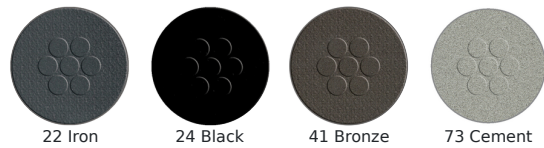

Cambi

48"x32"

#E836

SKU: E836

Quick Ship Finishes:

Special Order Ship Finishes:

Description: Outdoor/Indoor Table
(ADA)

ADA Compliant, E-Coated Powder Coat
Finish, Top Thickness: 1 1/4"

Designer: Aldo Ciabatti

Manufacturer: emu

Product Height: Dining

ADA: Yes

Assembly Required: Yes

Top Material: Perforated Steel Mesh

Base Material: Tubular Steel Legs

Dimensions