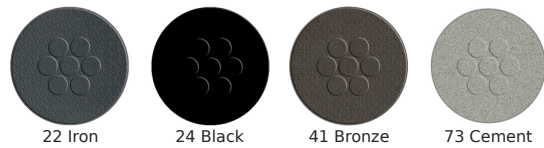

Cambi

48"x32"

#E836

SKU: E836

Quick Ship Finishes:

Special Order Ship Finishes:

Description: Outdoor/Indoor Table
(ADA)

ADA Compliant, E-Coated Powder Coat
Finish, Top Thickness: 1 1/4"

Designer: Aldo Ciabatti

Manufacturer: emu

Product Height: Dining

ADA: Yes

Assembly Required: Yes

Top Material: Perforated Steel Mesh

Dimensions

Height: 29.5"