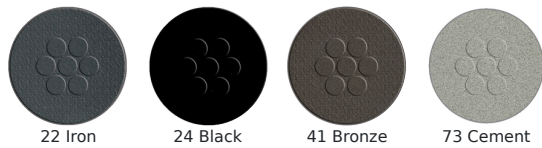

Cambi Bar

32" Dia

#E820

SKU: E820

Quick Ship Finishes:

Special Order Ship Finishes:

Description: Outdoor/Indoor Bar Table

E-Coated Powder Coat Finish

Designer: Aldo Ciabatti

Manufacturer: emu

Product Height: Bar

Assembly Required: Yes

Top Material: Extended Steel Mesh

Base Material: Tubular Steel Legs

Dimensions

Height: 41.5"