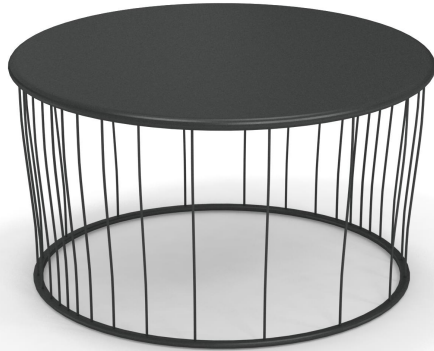

Cannolè

41.5" Dia

#E1087

SKU: E1087

Quick Ship Finishes:

22 Iron

Special Order Ship Finishes:

23 White

24 Black

26 Maple Red

37 Moss Grey

41 Bronze

Description: Outdoor/Indoor Low Table

***View Cannolè Collection Brochure**
[HERE](#)

Designer: Cristell / Gargano

Manufacturer: emu

Product Height: Lounge

Base Material: Tubular Steel Legs

Dimensions

Height: 17.5"

Width: 41.5"

Depth: 41.5"

Weight: 37 lbs

Base Width: 0"