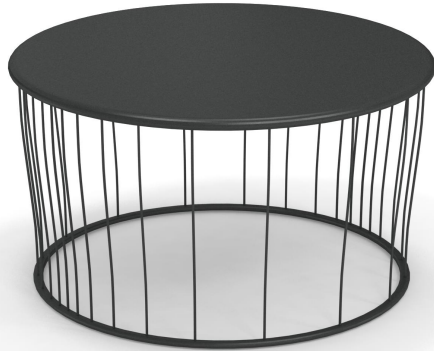

Cannolè

41.5" Dia

#E1087

SKU: E1087

Quick Ship Finishes:

22 Iron

Special Order Ship Finishes:

23 White

24 Black

26 Maple Red

37 Moss Grey

41 Bronze

Description: Outdoor/Indoor Low Table

*Assembly Required, ***View Cannolè Collection Brochure [HERE](#)**

Designer: Cristell / Gargano

Manufacturer: emu

Product Height: Lounge

Base Material: Tubular Steel Legs

Dimensions

Height: 17.5"

Width: 41.5"

Depth: 41.5"

Weight: 37 lbs

Base Width: 0"