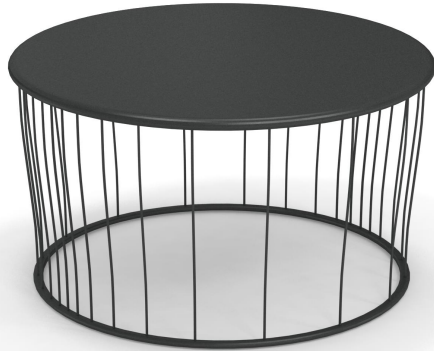

Cannolè

41.5" Dia

#E1087

SKU: E1087

Quick Ship Finishes:

22 Iron

Special Order Ship Finishes:

23 White

24 Black

26 Maple Red

37 Moss Grey

41 Bronze

Description: Outdoor/Indoor Low Table

Designer: Cristell / Gargano

Manufacturer: emu

Product Height: Lounge

Base Material: Tubular Steel Legs

Dimensions

Height: 17.5"

Width: 41.5"

Depth: 41.5"

Weight: 37 lbs

Base Width: 0"

Shipping

Master Pack Quantity: 1

Master Pack Height: 19.5"

Master Pack Width: 43.5"

Master Pack Depth: 43.5"

Master Pack Weight: 44.5 lbs

Master Pack Dimensions: 42.5"x42.5"x19"

Master Pack Density: 2.0839659746 lbs/ft³