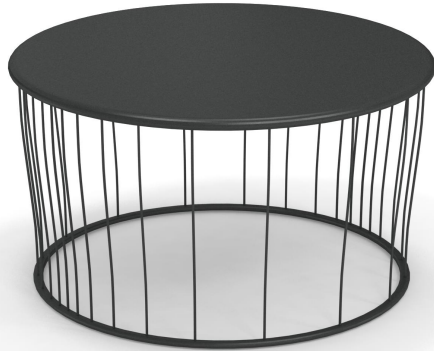

Cannolè

41.5" Dia

#E1087

SKU: E1087

Quick Ship Finishes:

Special Order Ship Finishes:

Description: Outdoor/Indoor Low Table

*View Cannolè Collection Brochure
[HERE](#)

Designer: Cristell / Gargano

Manufacturer: emu

Product Height: Lounge

Base Material: Tubular Steel Legs

Dimensions

Height: 17.5"

Width: 41.5"

Depth: 41.5"

Weight: 37 lbs

Base Width: 0"

Shipping

Master Pack Quantity: 1

Master Pack Height: 19.5"

Master Pack Width: 43.5"

Master Pack Depth: 43.5"

Master Pack Weight: 44.5 lbs

Master Pack Dimensions: 42.5"x42.5"x19"

Master Pack Density: 2.0839659746 lbs/ft³

Shipped on Cartons/Pallet: 4

Freight Class: 250

FOB: PA 17042