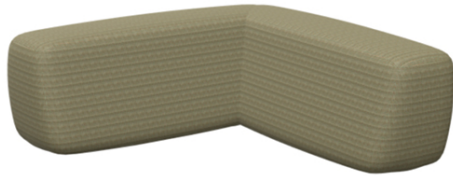

Cannolè

#CE1084

SKU: CE1084

Quick Ship Finishes:

S900/77 GREY STANDARD

Special Order Ship Finishes:

B700/10 LIGHT BLUE BASIC

B700/13 LIGHT GREY BASIC

B700/32 WHITE BASIC

B700/34 DARK GREY BASIC

B700/4 ECRU BASIC

S900/02 SEA STANDARD

S900/05 BROWN

S900/07 CHESTNUT STANDARD

S900/08 SAND STANDARD

S900/09 SAGE STANDARD

S900/18 NACRE STANDARD

S900/71 WHITE STANDARD

S900/75 EBONY STANDARD

XB600/11 HONOLULU EXCLUSIVE

XC600/07 YELLOW EXCLUSIVE

XC600/14 ORANGE BURNT EXCLUSIVE

XC600/16 SILVER BIRCH EXCLUSIVE

XC600/18 FRESH AIR EXCLUSIVE

XE600/39 SWAN EXCLUSIVE

Description: Outdoor/Indoor Corner Back Cushion

Designer: Cristell / Gargano

Manufacturer: emu

Dimensions

Height: 12"

Width: 33"

Depth: 13"