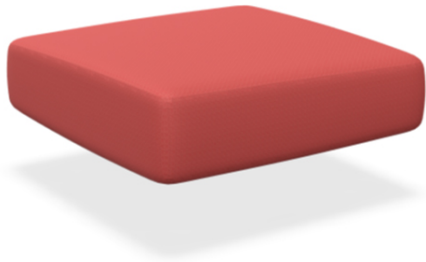

Cannolè

#CE1085

SKU: CE1085

Quick Ship Finishes:

S900/77 GREY STANDARD

Special Order Ship Finishes:

B700/10 LIGHT BLUE BASIC

B700/13 LIGHT GREY BASIC

B700/32 WHITE BASIC

B700/34 DARK GREY BASIC

B700/4 ECRU BASIC

S900/02 SEA STANDARD

S900/05 BROWN

S900/07 CHESTNUT STANDARD

S900/08 SAND STANDARD

S900/09 SAGE STANDARD

XE600/39 SWAN EXCLUSIVE

Description: Outdoor/Indoor Corner
Seat Cushion

Designer: Cristell / Gargano

Manufacturer: emu

Dimensions

Height: 33"

Width: 33"

Depth: 9"