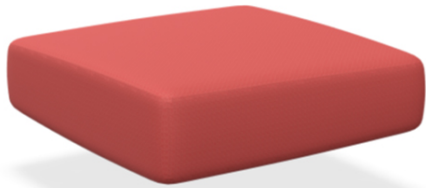

Cannolè

#CE1085

SKU: CE1085

Quick Ship Finishes:

S900/77 GREY STANDARD

Special Order Ship Finishes:

B700/10 LIGHT BLUE BASIC

B700/13 LIGHT GREY BASIC

B700/32 WHITE BASIC

B700/34 DARK GREY BASIC

B700/4 ECRU BASIC

S900/02 SEA STANDARD

S900/05 BROWN

S900/07 CHESTNUT STANDARD

S900/08 SAND STANDARD

S900/09 SAGE STANDARD

XE600/39 SWAN EXCLUSIVE

Description: Outdoor/Indoor Corner Seat Cushion

Designer: Cristell / Gargano

Manufacturer: emu

Dimensions

Height: 33"

Width: 33"

Depth: 9"