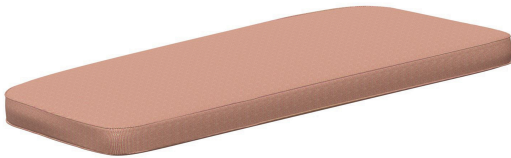

### Special Order Ship Finishes:

B700/10 LIGHT BLUE BASIC

B700/13 LIGHT GREY BASIC

B700/32 WHITE BASIC

B700/34 DARK GREY BASIC

B700/4 ECRU BASIC

S900/02 SEA STANDARD

S900/05 BROWN STANDARD