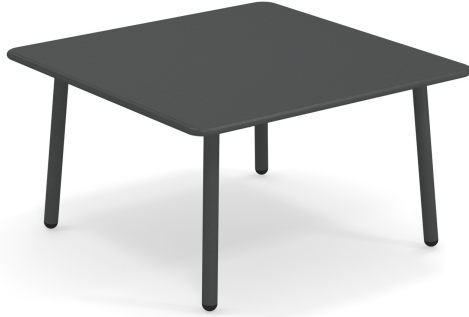

# Darwin 28" Sq #E526

SKU: E526

**Description:** Outdoor/Indoor Low Table

E-Coated Powder Coat Finish

**Designer:** Lucidi / Pevere

**Manufacturer:** emu

**Product Height:** Lounge

**Frame Material:** Tubular Steel

**Assembly Required:** Yes

**Top Material:** Steel

**Base Material:** Tubular Steel Legs

## Dimensions

**Height:** 15.5"

**Width:** 28"

**Depth:** 28"

**Weight:** 18 lbs

**Base Width:** 0"