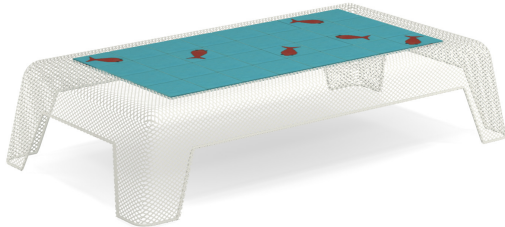

# Ivy 29" x 53" #E589

SKU: E589

**Special Order Ship Finishes:**

23 White

---

**Description:** Outdoor/Indoor Low Table

\*Advanced Collection, E-Coated Powder Coat Finish, \*Tiles Included (White Fish Or Scrabble Turquoise Option)

**Designer:** Paola Navone

**Manufacturer:** emu

**Product Height:** Lounge

**Top Material:** Ceramic

**Base Material:** Extended Steel Mesh and Wrought Iron

## Dimensions

**Height:** 12"

**Width:** 58"

**Depth:** 29"

**Weight:** 31.5 lbs