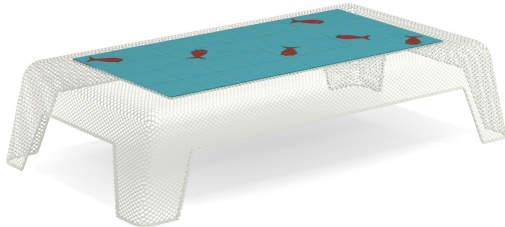

# Ivy 29" x 53" #E589

SKU: E589

**Special Order Ship Finishes:**

23 White

65 Tiles With Fish Pattern

---

**Description:** Outdoor/Indoor Low Table

\*Advanced Collection, E-Coated Powder Coat Finish, \*Tiles Included (White Or Turquoise Option)

**Designer:** Paola Navone

**Manufacturer:** emu

**Product Height:** Lounge

**Top Material:** Ceramic

**Base Material:** Extended Steel Mesh and Wrought Iron

## Dimensions

**Height:** 12"

**Width:** 58"

**Depth:** 29"

**Weight:** 31.5 lbs