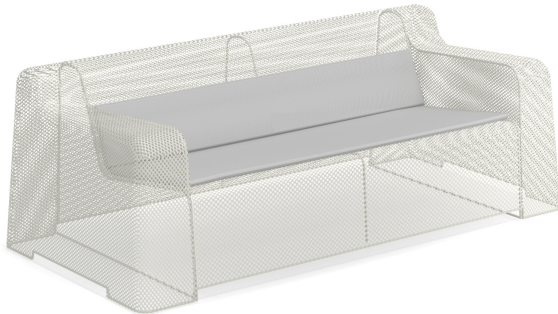

Ivy #E586

SKU: E586

Special Order Ship Finishes:

23 White

Description: Outdoor/Indoor Lounge
Loveseat

*Advanced Collection, E-Coated Powder
Coat Finish, *Cushions Sold Separately

Designer: Paola Navone

Manufacturer: emu

Product Height: Lounge

Frame Material: Steel

Seat/Back Materials: Large Extended
Steel Mesh

Cushions Available: Yes

Dimensions

Height: 26"

Width: 75.5"

Depth: 35.5"

Weight: 55.5 lbs

Shipping

Master Pack Quantity: 1

Master Pack Height: 28"

Master Pack Width: 78"

Master Pack Depth: 38"

Master Pack Weight: 74 lbs

Master Pack Dimensions: 78"x38"x28"