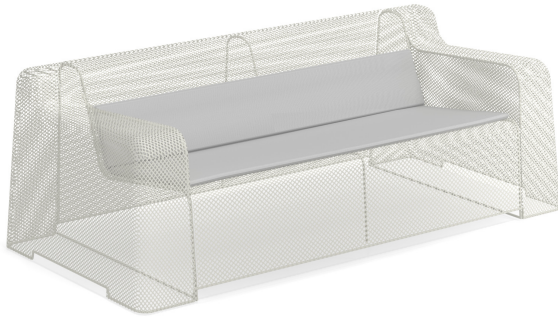

Ivy #E586

SKU: E586

Special Order Ship Finishes:

23 White

Description: Outdoor/Indoor Lounge
Loveseat

*Advanced Collection, E-Coated Powder
Coat Finish, *Cushions Sold Separately

Designer: Paola Navone

Manufacturer: emu

Product Height: Lounge

Frame Material: Steel

Seat/Back Materials: Large Extended
Steel Mesh

Cushions Available: Yes

Dimensions

Height: 26"

Width: 75.5"

Depth: 35.5"

Weight: 55.5 lbs

Shipping

Master Pack Quantity: 1

Master Pack Height: 28"

Master Pack Width: 78"

Master Pack Depth: 38"

Master Pack Weight: 74 lbs

Master Pack Dimensions: 78"x38"x28"