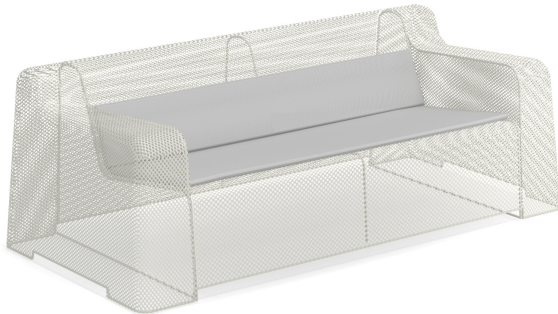

# Ivy #E586

SKU: E586

**Special Order Ship Finishes:**

23 White

---

**Description:** Outdoor/Indoor Lounge  
Loveseat

\*Advanced Collection, E-Coated Powder  
Coat Finish, \*Cushions Sold Separately

**Designer:** Paola Navone

**Manufacturer:** emu

**Product Height:** Lounge

**Frame Material:** Steel

**Seat/Back Materials:** Large Extended  
Steel Mesh

**Cushions Available:** Yes

## Dimensions

**Height:** 26"

**Width:** 75.5"

**Depth:** 35.5"

**Weight:** 55.5 lbs