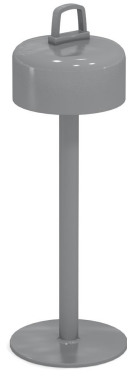

Luciole #E2010

SKU: E2010

Special Order Ship Finishes:

20 ABS Gray

23 ABS White

24 ABS Black

Description: Outdoor/Indoor Table Light

Includes Light, Magnetized Stem And Usb Cord, Light And Table Stem Made From UV Resistant Thermoplastic, Dimmable Led 1.5W 3000K, Includes Usb Rechargeable Lithium Battery + Usb Cord (*Charger Not Included)

Designer: Merendi / Vencato

Manufacturer: emu

Frame Material: Thermoplastic

Dimensions

Height: 12"

Width: 4"

Depth: 4"

Seat Height: 4"

Weight: 1 lbs

Base Width: 0"

Shipping

Master Pack Quantity: 1

Master Pack Height: 5.5"

Master Pack Width: 16"

Master Pack Depth: 5.5"

Master Pack Weight: 1 lbs

Master Pack Dimensions: 16"x5.5"x5.5"

Master Pack Density: 3.5702479338 lbs/ft³

Shipped on Cartons/Pallet: 20

Freight Class: 250

FOB: PA 17042