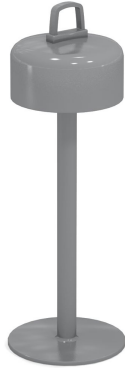

Luciole #E2010

SKU: E2010

Special Order Ship Finishes:

23 ABS White

24 ABS Black

Description: Outdoor/Indoor Table Light

Includes Light, Magnetized Stem And Usb Cord, Light And Table Stem Made From UV Resistant Thermoplastic, Dimmable Led 1.5W 3000K, Includes Usb Rechargeable Lithium Battery + Usb Cord (*Charger Not Included)

Designer: Merendi / Vencato

Manufacturer: emu

Frame Material: Thermoplastic

Dimensions

Height: 12"

Width: 4"

Depth: 4"

Seat Height: 4"

Weight: 1 lbs

Base Width: 0"

Shipping

Master Pack Quantity: 1

Master Pack Height: 5.5"

Master Pack Width: 16"

Master Pack Depth: 5.5"

Master Pack Weight: 1 lbs