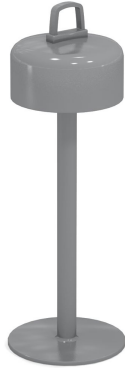

# Luciole #E2010

SKU: E2010

**Special Order Ship Finishes:**

23 ABS White

24 ABS Black

---

**Description:** Outdoor/Indoor Table Light

Includes Light, Magnetized Stem And Usb Cord, Light And Table Stem Made From UV Resistant Thermoplastic, Dimmable Led 1.5W 3000K, Includes Usb Rechargeable Lithium Battery + Usb Cord (\*Charger Not Included)

**Designer:** Merendi / Vencato

**Manufacturer:** emu

**Frame Material:** Thermoplastic

## Dimensions

**Height:** 12"

**Width:** 4"

**Depth:** 4"

**Seat Height:** 4"

**Weight:** 1 lbs

**Base Width:** 0"