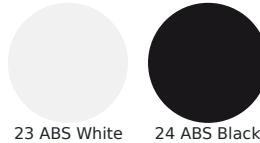

# Luciole #E2010

SKU: E2010

**Special Order Ship Finishes:**

23 ABS White

24 ABS Black

---

**Description:** Outdoor/Indoor Table Light

Includes Light, Magnetized Stem And Usb Cord, Light And Table Stem Made From UV Resistant Thermoplastic, Dimmable Led 1.5W 3000K, Includes Usb Rechargeable Lithium Battery + Usb Cord (\*Charger Not Included)