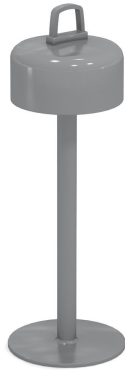

Luciole #E2010

SKU: E2010

Special Order Ship Finishes:

23 ABS White

24 ABS Black

Description: Outdoor/Indoor Table Light

Includes Light, Magnetized Stem And Usb Cord, Light And Table Stem Made From UV Resistant Thermoplastic, Dimmable Led 1.5W 3000K, Includes Usb Rechargeable Lithium Battery + Usb Cord (*Charger Not Included)

Designer: Merendi / Vencato

Manufacturer: emu

Frame Material: Thermoplastic

Dimensions

Height: 12"

Width: 4"

Depth: 4"

Seat Height: 4"