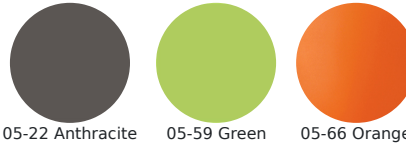

Olly

#B9008

SKU: B9008

Quick Ship Finishes:

05-22 Anthracite

05-59 Green

05-66 Orange

Description: Outdoor/Indoor Stacking Side Chair

Designer: emuamericas

Manufacturer: emuamericas

Product Height: Dining

Frame Material: PPL/Aluminum

Seat/Back Materials: PPL

Stackability: 6

Dimensions

Height: 33"