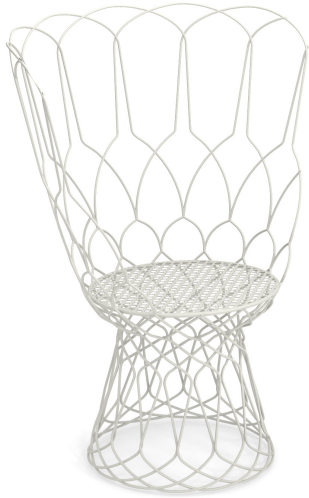

Re-Trouvé #E566

SKU: E566

Special Order Ship Finishes:

23 White

24 Black

Description: Outdoor/Indoor Armchair

*Advanced Collection, E-Coated Powder Coat Finish, *Cushions Sold Separately

Designer: Patricia Urquiola

Manufacturer: emu

Product Height: Dining

Frame Material: Wrought Iron

Seat/Back Materials: Large Extended Steel Mesh

Cushions Available: Yes

Dimensions

Height: 41.5"

Width: 30"

Depth: 24"

Arm Height: 30"

Seat Height: 18"

Weight: 19 lbs

Shipping

Master Pack Quantity: 1

Master Pack Height: 42"

Master Pack Width: 30"