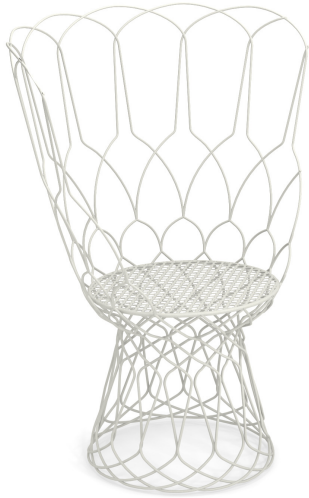

# Re-Trouvé #E566

SKU: E566

**Special Order Ship Finishes:**

23 White

24 Black

---

**Description:** Outdoor/Indoor Armchair

\*Advanced Collection, E-Coated Powder Coat Finish, \*Cushions Sold Separately

**Designer:** Patricia Urquiola

**Manufacturer:** emu

**Product Height:** Dining

**Frame Material:** Wrought Iron

**Seat/Back Materials:** Large Extended Steel Mesh

**Cushions Available:** Yes

**Dimensions**

**Height:** 41.5"

**Width:** 30"

**Depth:** 24"

**Arm Height:** 30"

**Seat Height:** 18"

**Weight:** 19 lbs

**Shipping**

**Master Pack Quantity:** 1