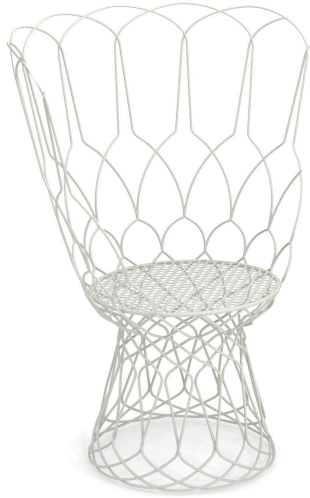

Re-Trouvé #E566

SKU: E566

Description: RE-TROUVE ARMCHAIR

E-Coated Powder Coat Finish

*Cushions Sold Separately - Item
#[CE575](#) or [C566](#)

Designer: Patricia Urquioia

Manufacturer: emu

Product Height: Dining

Frame Material: Wrought Iron

Seat/Back Materials: Large Extended
Steel Mesh

Cushions Available: Yes

Dimensions

Height: 41.5"

Width: 30"

Depth: 24"

Arm Height: 30"

Seat Height: 18"

Weight: 19 lbs

Shipping

Master Pack Quantity: 1

Master Pack Height: 42"

Master Pack Width: 30"

Master Pack Depth: 25"

Master Pack Weight: 29 lbs