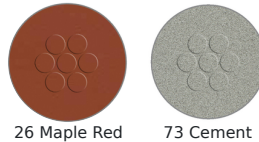

Ronda 2.0

#E457

SKU: E457

Quick Ship Finishes:

16 Marine Blue

22 Iron

23 White

24 Black

26 Maple Red

73 Cement

Special Order Ship Finishes:

17 Military Green

33 Magnolia Pink

37 Moss Grey

41 Bronze

43 Sapphire Blue

46 Intense Red

62 Curry Yellow

71 Taupe

75 Dark Green

88 Ocean Green

Description: Outdoor/Indoor Stacking Side Chair

E-Coated Powder Coat Finish

Designer: EMU D&S Lab