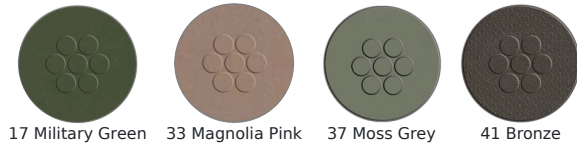

Ronda 2.0

#E457

SKU: E457

Quick Ship Finishes:

16 Marine Blue

22 Iron

23 White

24 Black

26 Maple Red

73 Cement

Special Order Ship Finishes:

17 Military Green

33 Magnolia Pink

37 Moss Grey

41 Bronze

43 Sapphire Blue

46 Intense Red

62 Curry Yellow

71 Taupe

75 Dark Green

88 Ocean Green

Description: Outdoor/Indoor Stacking Side Chair

E-Coated Powder Coat Finish

Designer: EMU D&S Lab

Manufacturer: emu

Product Height: Dining

Frame Material: Tubular Steel

Dimensions

Height: 32.5"

Width: 20.5"

Depth: 24.5"

Seat Height: 18"