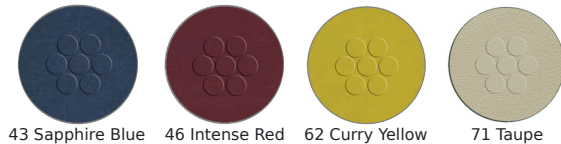

Ronda 2.0

#E457

SKU: E457

Quick Ship Finishes:

16 Marine Blue

22 Iron

23 White

24 Black

26 Maple Red

73 Cement

Special Order Ship Finishes:

17 Military Green

33 Magnolia Pink

37 Moss Grey

41 Bronze

43 Sapphire Blue

46 Intense Red

62 Curry Yellow

71 Taupe

75 Dark Green

88 Ocean Green

Description: Outdoor/Indoor Stacking Side Chair

E-Coated Powder Coat Finish

Designer: EMU D&S Lab