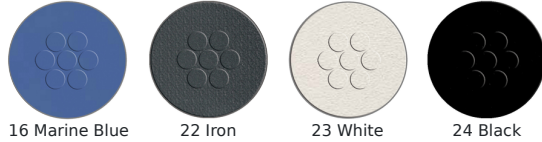

Ronda 2.0

#E457

SKU: E457

Quick Ship Finishes:

16 Marine Blue

22 Iron

23 White

24 Black

26 Maple Red

73 Cement

Special Order Ship Finishes:

17 Military Green

33 Magnolia Pink

37 Moss Grey

41 Bronze

43 Sapphire Blue

46 Intense Red

62 Curry Yellow

71 Taupe

75 Dark Green

88 Ocean Green

Description: Outdoor/Indoor Stacking Side Chair

E-Coated Powder Coat Finish

Designer: EMU D&S Lab