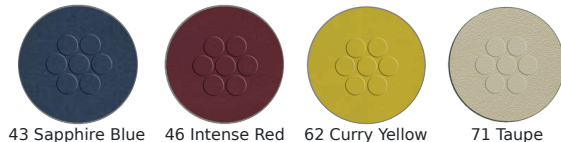

Ronda 2.0

#E457

SKU: E457

Quick Ship Finishes:

16 Marine Blue

22 Iron

23 White

24 Black

26 Maple Red

73 Cement

Special Order Ship Finishes:

17 Military Green

33 Magnolia Pink

37 Moss Grey

41 Bronze

43 Sapphire Blue

46 Intense Red

62 Curry Yellow

71 Taupe

75 Dark Green

88 Ocean Green

Description: Outdoor/Indoor Stacking Side Chair

E-Coated Powder Coat Finish

Designer: EMU D&S Lab