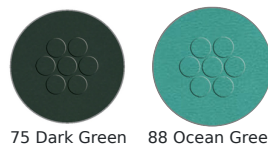

### Quick Ship Finishes:

16 Marine Blue

22 Iron

23 White

24 Black

26 Maple Red

73 Cement

### Special Order Ship Finishes:

17 Military Green

33 Magnolia Pink

37 Moss Grey

41 Bronze

43 Sapphire Blue

46 Intense Red

62 Curry Yellow

71 Taupe

75 Dark Green

88 Ocean Green

**Description:** Outdoor/Indoor Stacking Armchair

E-Coated Powder Coat Finish

**Designer:** EMU D&S Lab

**Manufacturer:** emu

**Product Height:** Dining