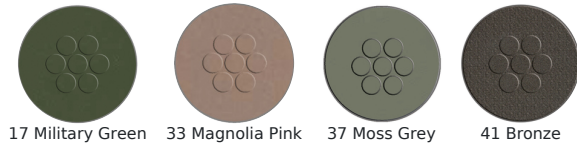

Ronda 2.0

#E458

SKU: E458

Quick Ship Finishes:

16 Marine Blue

22 Iron

23 White

24 Black

26 Maple Red

73 Cement

Special Order Ship Finishes:

17 Military Green

33 Magnolia Pink

37 Moss Grey

41 Bronze

43 Sapphire Blue

46 Intense Red

62 Curry Yellow

71 Taupe

75 Dark Green

88 Ocean Green

Description: Outdoor/Indoor Stacking Armchair

E-Coated Powder Coat Finish

Designer: EMU D&S Lab

Manufacturer: emu

Product Height: Dining

Frame Material: Tubular Steel

Dimensions

Height: 32.5"

Width: 23"

Depth: 24.5"

Arm Height: 26"