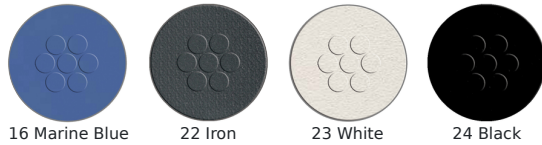

Ronda 2.0

#E458

SKU: E458

Quick Ship Finishes:

16 Marine Blue

22 Iron

23 White

24 Black

26 Maple Red

73 Cement

Special Order Ship Finishes:

17 Military Green

33 Magnolia Pink

37 Moss Grey

41 Bronze

43 Sapphire Blue

46 Intense Red

62 Curry Yellow

71 Taupe

75 Dark Green

88 Ocean Green

Description: Outdoor/Indoor Stacking Armchair

E-Coated Powder Coat Finish

Designer: EMU D&S Lab