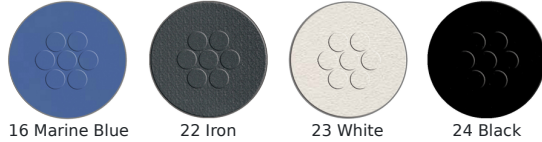

### Quick Ship Finishes:

16 Marine Blue

22 Iron

23 White

24 Black

26 Maple Red

73 Cement