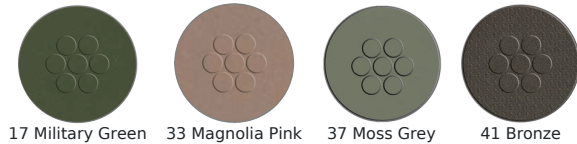

### Quick Ship Finishes:

16 Marine Blue

22 Iron

23 White

24 Black

26 Maple Red

73 Cement

### Special Order Ship Finishes:

17 Military Green

33 Magnolia Pink

37 Moss Grey

41 Bronze

43 Sapphire Blue

46 Intense Red

62 Curry Yellow

71 Taupe

75 Dark Green

88 Ocean Green

**Description:** Outdoor/Indoor Stacking Armchair

E-Coated Powder Coat Finish

**Designer:** EMU D&S Lab

**Manufacturer:** emu

**Product Height:** Dining