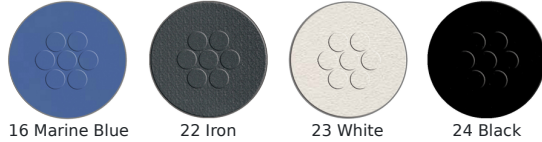

Ronda 2.0

#E458

SKU: E458

Quick Ship Finishes:

16 Marine Blue

22 Iron

23 White

24 Black

26 Maple Red

73 Cement

Special Order Ship Finishes:

17 Military Green

33 Magnolia Pink

37 Moss Grey

41 Bronze

43 Sapphire Blue

46 Intense Red

62 Curry Yellow

71 Taupe

75 Dark Green

88 Ocean Green

Description: Outdoor/Indoor Stacking Armchair

E-Coated Powder Coat Finish

Designer: EMU D&S Lab