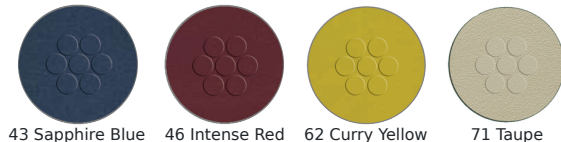

### Quick Ship Finishes:

16 Marine Blue

22 Iron

23 White

24 Black

26 Maple Red

73 Cement

### Special Order Ship Finishes:

17 Military Green

33 Magnolia Pink

37 Moss Grey

41 Bronze

43 Sapphire Blue

46 Intense Red

62 Curry Yellow

71 Taupe

75 Dark Green

88 Ocean Green

**Description:** Outdoor/Indoor Stacking Armchair

E-Coated Powder Coat Finish

**Designer:** EMU D&S Lab

**Manufacturer:** emu

**Product Height:** Dining