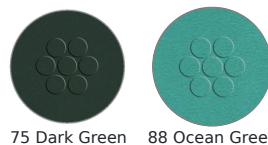

Ronda 2.0

#E458

SKU: E458

Quick Ship Finishes:

16 Marine Blue

22 Iron

23 White

24 Black

26 Maple Red

73 Cement

Special Order Ship Finishes:

17 Military Green

33 Magnolia Pink

37 Moss Grey

41 Bronze

43 Sapphire Blue

46 Intense Red

62 Curry Yellow

71 Taupe

75 Dark Green

88 Ocean Green

Description: Outdoor/Indoor Stacking Armchair

E-Coated Powder Coat Finish

Designer: EMU D&S Lab