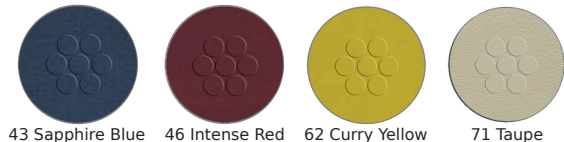

Ronda 2.0

#E458

SKU: E458

Quick Ship Finishes:

16 Marine Blue

22 Iron

23 White

24 Black

26 Maple Red

73 Cement

Special Order Ship Finishes:

17 Military Green

33 Magnolia Pink

37 Moss Grey

41 Bronze

43 Sapphire Blue

46 Intense Red

62 Curry Yellow

71 Taupe

75 Dark Green

88 Ocean Green

Description: Outdoor/Indoor Stacking Armchair

E-Coated Powder Coat Finish

Designer: EMU D&S Lab