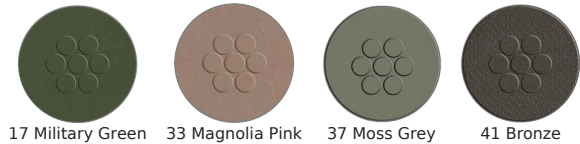

Ronda 2.0

#E458

SKU: E458

Quick Ship Finishes:

16 Marine Blue

22 Iron

23 White

24 Black

26 Maple Red

73 Cement

Special Order Ship Finishes:

17 Military Green

33 Magnolia Pink

37 Moss Grey

41 Bronze

43 Sapphire Blue

46 Intense Red

62 Curry Yellow

71 Taupe

75 Dark Green

88 Ocean Green

Description: Outdoor/Indoor Stacking Armchair

E-Coated Powder Coat Finish

Designer: EMU D&S Lab

Manufacturer: emu

Product Height: Dining

Frame Material: Tubular Steel

Dimensions

Height: 32.5"

Width: 23"

Depth: 24.5"

Arm Height: 26"