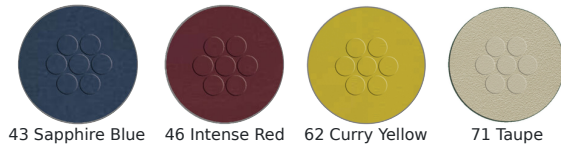

Ronda 2.0

#E458

SKU: E458

Quick Ship Finishes:

16 Marine Blue

22 Iron

23 White

24 Black

26 Maple Red

73 Cement

Special Order Ship Finishes:

17 Military Green

33 Magnolia Pink

37 Moss Grey

41 Bronze

43 Sapphire Blue

46 Intense Red

62 Curry Yellow

71 Taupe

75 Dark Green

88 Ocean Green

Description: Outdoor/Indoor Stacking Armchair

E-Coated Powder Coat Finish

Designer: EMU D&S Lab