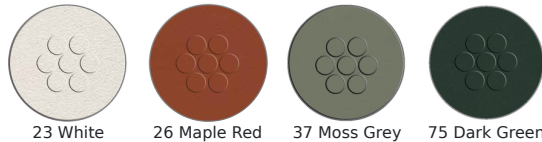

Ronda Bar #E128

SKU: E128

Quick Ship Finishes:

Special Order Ship Finishes:

Description: Outdoor/Indoor Stacking Barstool

E-Coated Powder Coat Finish, **Counter Height Available*

Designer: Aldo Ciabatti

Manufacturer: emu

Product Height: Bar

Frame Material: Tubular Steel

Counter Height Available: Yes

Seat/Back Materials: Extended Steel Mesh

Stackability: 4

Cushions Available: Yes

Dimensions

Height: 46"