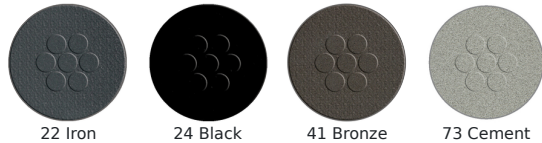

Ronda Bar #E128

SKU: E128

Quick Ship Finishes:

Special Order Ship Finishes:

Description: Outdoor/Indoor Stacking Barstool

E-Coated Powder Coat Finish, **Counter Height Available*

Designer: Aldo Ciabatti

Manufacturer: emu

Product Height: Bar

Frame Material: Tubular Steel

Counter Height Available: Yes

Seat/Back Materials: Extended Steel Mesh

Stackability: 4

Cushions Available: Yes

Dimensions

Height: 46"