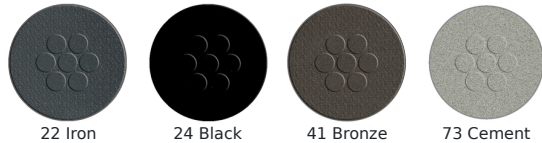

Ronda Bar #E128

SKU: E128

Quick Ship Finishes:

Special Order Ship Finishes:

Description: Outdoor/Indoor Stacking Barstool

E-Coated Powder Coat Finish, *Counter Height Available

Designer: Aldo Ciabatti

Manufacturer: emu

Product Height: Bar

Frame Material: Tubular Steel

Counter Height Available: Yes

Seat/Back Materials: Extended Steel Mesh

Stackability: 4

Cushions Available: Yes

Dimensions

Height: 46"