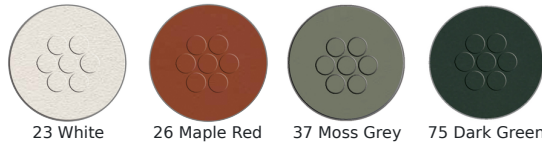

Ronda Bar #E128

SKU: E128

Quick Ship Finishes:

Special Order Ship Finishes:

Description: Outdoor/Indoor Stacking Barstool

E-Coated Powder Coat Finish, *Counter Height Available

Designer: Aldo Ciabatti

Manufacturer: emu

Product Height: Bar

Frame Material: Tubular Steel

Counter Height Available: Yes

Seat/Back Materials: Extended Steel Mesh

Stackability: 4

Cushions Available: Yes

Dimensions

Height: 46"