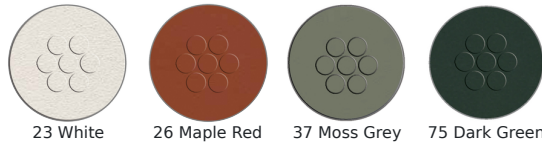

Ronda

#E111

SKU: E111

Quick Ship Finishes:

Special Order Ship Finishes:

Description: Outdoor/Indoor Stacking Side Chair

E-Coated Powder Coat Finish

Designer: Aldo Ciabatti

Manufacturer: emu

Product Height: Dining

Frame Material: Tubular Steel

Seat/Back Materials: Extended Steel Mesh

Stackability: 6

Cushions Available: Yes

Dimensions

Height: 33.5"