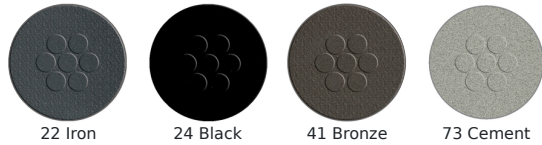

Ronda

#E111

SKU: E111

Quick Ship Finishes:

Special Order Ship Finishes:

Description: Outdoor/Indoor Stacking Side Chair

E-Coated Powder Coat Finish

Designer: Aldo Ciabatti

Manufacturer: emu

Product Height: Dining

Frame Material: Tubular Steel

Seat/Back Materials: Extended Steel Mesh

Stackability: 6

Cushions Available: Yes

Dimensions

Height: 33.5"