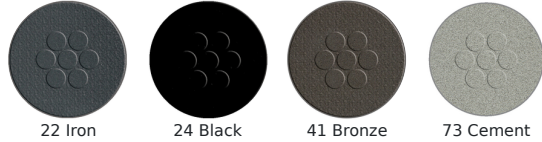

Ronda

#E111

SKU: E111

Quick Ship Finishes:

Special Order Ship Finishes:

Description: Outdoor/Indoor Stacking Side Chair

E-Coated Powder Coat Finish

Designer: Aldo Ciabatti

Manufacturer: emu

Product Height: Dining

Frame Material: Tubular Steel

Seat/Back Materials: Extended Steel Mesh

Stackability: 6

Cushions Available: Yes

Dimensions

Height: 33.5"