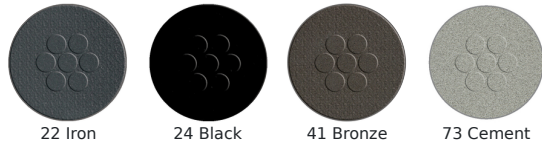

Ronda

#E111

SKU: E111

Quick Ship Finishes:

Special Order Ship Finishes:

Description: Outdoor/Indoor Stacking Side Chair

E-Coated Powder Coat Finish

Designer: Aldo Ciabatti

Manufacturer: emu

Product Height: Dining

Frame Material: Tubular Steel

Seat/Back Materials: Extended Steel Mesh

Stackability: 6

Cushions Available: Yes

Dimensions

Height: 33.5"