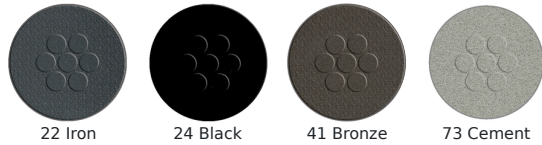

Ronda HD #E116HD

SKU: E116HD

Quick Ship Finishes:

Special Order Ship Finishes:

Description: Outdoor/Indoor Stacking
Armchair

*Heavy Duty Collection *Cushions
Available

Designer: Aldo Ciabatti

Manufacturer: emu

Product Height: Dining

Frame Material: Tubular Steel

Seat/Back Materials: Extended Steel
Mesh

Dimensions

Height: 32.5"

Width: 22.5"

Depth: 25.5"

Arm Height: 26"