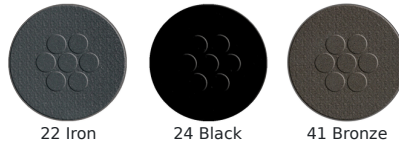

Shade #E923

SKU: E923

Quick Ship Finishes:

Description: Umbrella Base

24" Dia 55 Lbs Base, Steel With E-Coated Powder Coat Finish, Holds Up To 2" Dia Pole, Suitable For Umbrella Used In Table

Designer: EMU D&S Lab

Manufacturer: emu

Assembly Required: Yes

Base Material: Solid Steel

Dimensions

Height: 14.5"

Width: 24"

Depth: 24"

Weight: 55 lbs