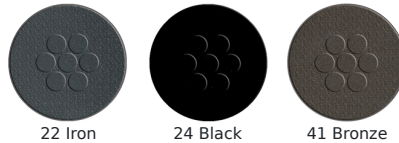

# Shade #E925

SKU: E925

## Quick Ship Finishes:

---

### Description: Umbrella Base

24" Dia Double-Stacked Base, 105 Lbs, Steel With E-Coated Powder Coat Finish, Holds Up To 2" Dia Pole, Suitable For Standalone Umbrella

**Designer:** EMU D&S Lab

**Manufacturer:** emu