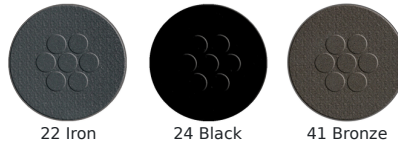

# Shade #E925

SKU: E925

## Quick Ship Finishes:

---

### Description: Umbrella Base

24" Dia Double-Stacked Base, 105 Lbs, Steel With E-Coated Powder Coat Finish, Holds Up To 2" Dia Pole, Suitable For Standalone Umbrella

**Designer:** EMU D&S Lab

**Manufacturer:** emu