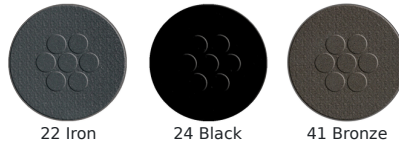

Shade #E927

SKU: E927

Quick Ship Finishes:

Description: Umbrella Base

24" Sq 65 Lbs Base, E-Coated Powder Coat Finish, Holds Up To 2" Dia Pole, Suitable For Umbrella Used In Table

Designer: EMU D&S Lab

Manufacturer: emu

Assembly Required: Yes

Base Material: Solid Steel

Dimensions

Height: 15"

Width: 24"

Depth: 24"

Weight: 65 lbs

Shipping