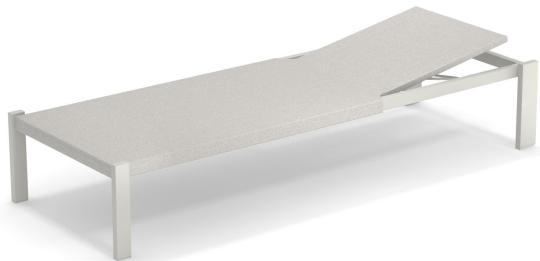

Shine #E295

SKU: E295

Special Order Ship Finishes:

23 White + 300/52 White

24 Black + 300/95 Black

41 Bronze + 300/67 Mocha

71 Taupe + 300/86 Hazel

Description: Indoor/Outdoor Adjustable Chaise Lounge

*Advanced Collection

Designer: Arik Levy

Manufacturer: emu

Product Height: Lounge

Frame Material: Aluminum

Seat/Back Materials: Textilene Fabric

Stackability: 2

Dimensions

Height: 38"

Width: 30.5"

Depth: 82.5"

Seat Height: 14"

Weight: 47 lbs

Base Width: 0"

Shipping

Master Pack Quantity: 1