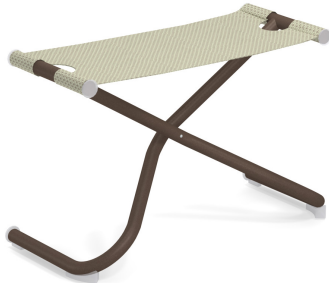

Snooze #E204

SKU: E204

Quick Ship Finishes:

23 White + 300/42 Ice

41 Bronze + 300/45 Beige

60 Green + 300/43 Mint

88 Ocean Green + 300/43 Mint

Special Order Ship Finishes:

17 Military Green + 300/42 Ice

23 White + 300/46 Red

23 White + 300/54 White

23 White + 300/78 Pomegranate

26 Maple Red + 300/41 Peach

43 Sapphire Blue + 300/76 Sky Blue

71 Taupe + 300/45 Beige

88 Ocean Green + 300/77 Lemongrass

Description: Outdoor Lounge Chair
Ottoman

Designer: Chiamonte / Marin

Manufacturer: emu

Dimensions

Height: 17"

Width: 28.5"

Depth: 12.5"

Weight: 7.5 lbs

Base Width: 0"

Shipping

Product Height: Lounge

Frame Material: Tubular Steel

Seat/Back Materials: Textilene Fabric

Master Pack Quantity: 1

Master Pack Height: 7.5"

Master Pack Width: 32.5"