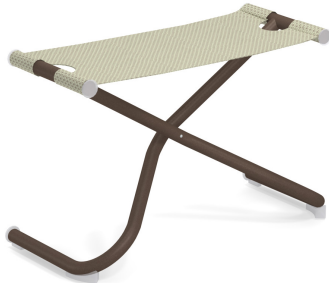

Snooze #E204

SKU: E204

Quick Ship Finishes:

23 White + 300/42 Ice

41 Bronze + 300/45 Beige

60 Green + 300/43 Mint

88 Ocean Green + 300/43 Mint

Special Order Ship Finishes:

17 Military Green + 300/42 Ice

23 White + 300/46 Red

23 White + 300/54 White

23 White + 300/78 Pomegranate

26 Maple Red + 300/41 Peach

43 Sapphire Blue + 300/76 Sky Blue

71 Taupe + 300/45 Beige

88 Ocean Green + 300/77 Lemongrass

Description: Outdoor Lounge Chair
Ottoman

Designer: Chiamonte / Marin

Manufacturer: emu

Dimensions

Height: 17"

Width: 28.5"

Depth: 12.5"

Weight: 7.5 lbs

Base Width: 0"

Shipping