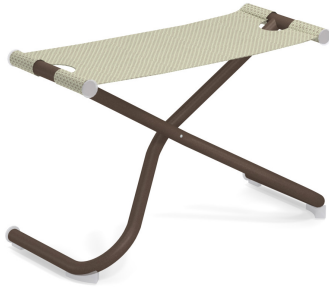

Snooze #E204

SKU: E204

Quick Ship Finishes:

23 White + 300/42 Ice

41 Bronze + 300/45 Beige

60 Green + 300/43 Mint

Special Order Ship Finishes:

17 Military Green + 300/42 Ice

23 White + 300/46 Red

23 White + 300/54 White

23 White + 300/78 Pomegranate

26 Maple Red + 300/41 Peach

43 Sapphire Blue + 300/76 Sky Blue

71 Taupe + 300/45 Beige

88 Ocean Green + 300/43 Mint

88 Ocean Green + 300/77 Lemongrass

Description: Outdoor Lounge Chair
Ottoman

Designer: Chiamonte / Marin

Manufacturer: emu

Dimensions

Height: 17"

Width: 28.5"

Depth: 12.5"

Weight: 7.5 lbs

Base Width: 0"

Shipping

Product Height: Lounge

Frame Material: Tubular Steel

Seat/Back Materials: Textilene Fabric

Master Pack Quantity: 1

Master Pack Height: 7.5"

Master Pack Width: 32.5"