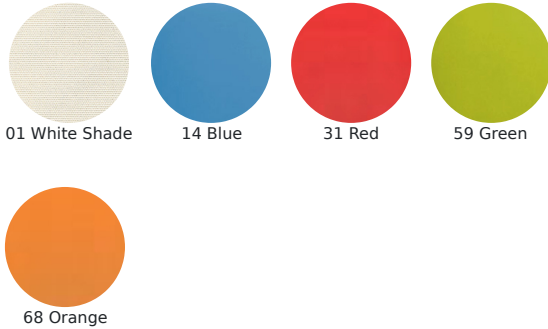

Snow

#B9007

SKU: B9007

Quick Ship Finishes:

Description: Outdoor/Indoor Stacking Side Chair

Made In Italy, Made Of Polypropylene Charged With Glass Fibers And Injection Molded Using Gas Air Molding Technology, *Special Order Colors May Require Minimum Quantities

Designer: O. Fioravanti

Manufacturer: emuamericas

Product Height: Dining

Frame Material: PPL

Seat/Back Materials: PPL

Stackability: 8

Dimensions

Height: 31.5"