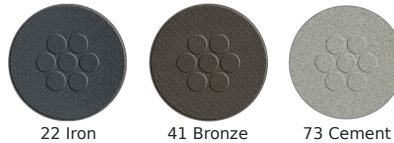

Solid 32" Sq #E829

SKU: E829

Quick Ship Finishes:

22 Iron

41 Bronze

73 Cement

Special Order Ship Finishes:

17 Military Green

23 White

24 Black

26 Maple Red

37 Moss Grey

43 Sapphire Blue

46 Intense Red

62 Curry Yellow

71 Taupe

75 Dark Green

88 Ocean Green

Description: Outdoor/Indoor Umbrella Table

E-Coated Powder Coat Finish, Umbrella Hole Dia: 1 9/16", Top Thickness: 1 3/8"

Designer: Aldo Ciabatti

Manufacturer: emu

Product Height: Dining