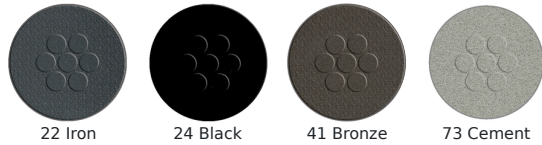

Star 40" Sq #E303

SKU: E303

Quick Ship Finishes:

Special Order Ship Finishes:

Description: Outdoor/Indoor Table

ADA Compliant, E-Coated Powder Coat Finish

Designer: EMU D&S Lab

Manufacturer: emu

Product Height: Dining

ADA: Yes

Assembly Required: Yes

Top Material: Solid Steel

Dimensions

Height: 30"

Width: 40"

Depth: 40"