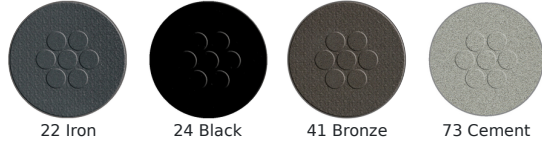

Star 40" Sq #E303

SKU: E303

Quick Ship Finishes:

Special Order Ship Finishes:

Description: Outdoor/Indoor Table

ADA Compliant, E-Coated Powder Coat Finish

Designer: EMU D&S Lab

Manufacturer: emu

Product Height: Dining

ADA: Yes

Dimensions

Height: 30"

Width: 40"

Depth: 40"

Weight: 56.5 lbs

Shipping