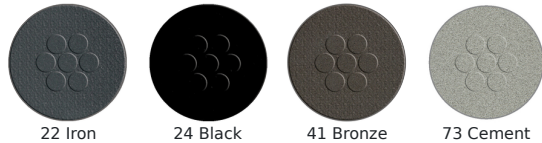

Star 40" Sq #E303

SKU: E303

Quick Ship Finishes:

Special Order Ship Finishes:

Description: Outdoor/Indoor Table

ADA Compliant, E-Coated Powder Coat Finish

Designer: EMU D&S Lab

Manufacturer: emu

Product Height: Dining

ADA: Yes

Assembly Required: Yes

Top Material: Solid Steel

Dimensions

Height: 30"

Width: 40"

Depth: 40"