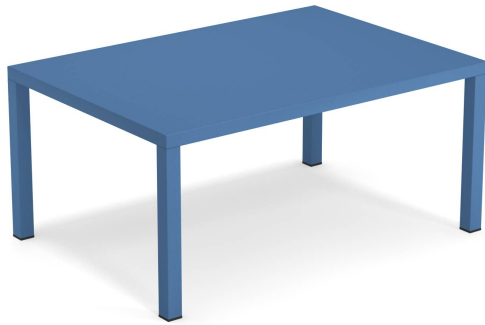

Star 40" x 28" #E482

SKU: E482

Quick Ship Finishes:

23 White

41 Bronze

Special Order Ship Finishes:

16 Marine Blue

17 Military Green

71 Taupe

73 Cement

75 Dark Green

88 Ocean Green

Description: Outdoor/Indoor Table

E-Coated Powder Coat Finish, Top
Thickness: 3/4"

Designer: EMU D&S Lab

Manufacturer: emu

Product Height: Lounge

Top Material: Steel

Dimensions

Height: 17.5"

Width: 40"

Depth: 28"

Weight: 26.5 lbs

Base Width: 0"