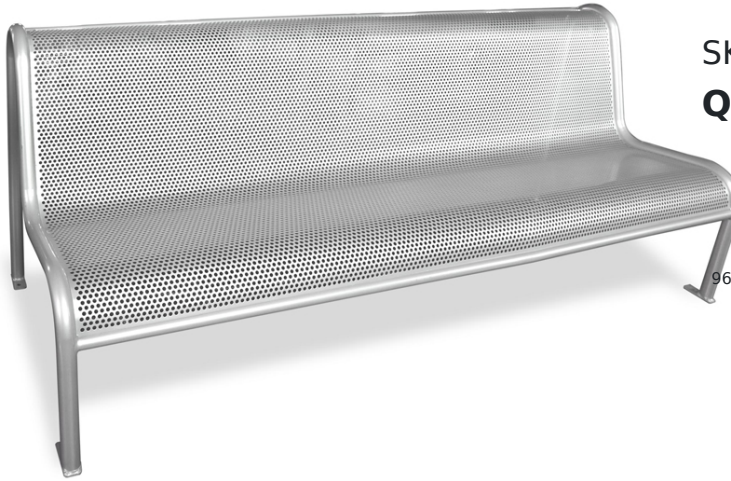

# Valles #U340M

SKU: U340M

## Quick Ship Finishes:

96 Custom RAL Color

Silver RAL 9006

---

### Description: Outdoor Bench

Electro-Galvanized Steel & Powder Coat Finish, \*May Be Bolted Down, Made In Spain

**Designer:** Benito

**Manufacturer:** Benito

**Frame Material:** Tubular Steel

**Seat/Back Materials:** Perforated Steel Mesh

### Dimensions

**Height:** 33.5"

**Width:** 81"

**Depth:** 30"

**Seat Height:** 17"

**Weight:** 71.5 lbs