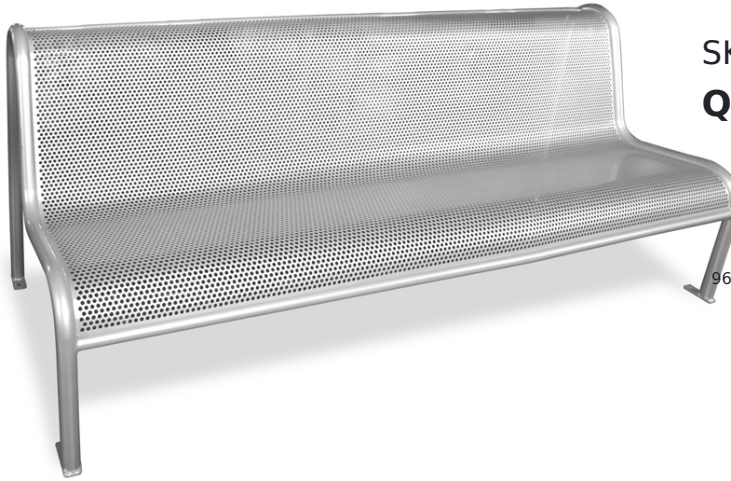

Valles #U340M

SKU: U340M

Quick Ship Finishes:

96 Custom RAL Color

Silver RAL 9006

Description: Outdoor Bench

Electro-Galvanized Steel & Powder Coat Finish, *May Be Bolted Down, Made In Spain

Designer: Benito

Manufacturer: Benito

Frame Material: Tubular Steel

Seat/Back Materials: Perforated Steel Mesh

Bolt Down: May be bolted down

Dimensions

Height: 33.5"

Width: 81"

Depth: 30"

Seat Height: 17"

Weight: 71.5 lbs

Shipping

Master Pack Quantity: 1

Master Pack Height: 33"

Master Pack Width: 93"

Master Pack Depth: 39"

Master Pack Weight: 75 lbs