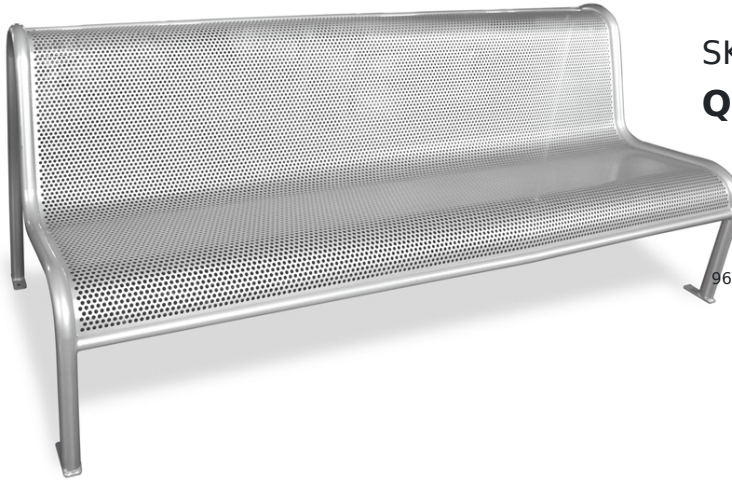

Valles #U340M

SKU: U340M

Quick Ship Finishes:

96 Custom RAL Color

Silver RAL 9006

Description: Outdoor Bench

Electro-Galvanized Steel & Powder Coat Finish, *May Be Bolted Down, Made In Spain

Designer: Benito

Manufacturer: Benito

Frame Material: Tubular Steel

Seat/Back Materials: Perforated Steel Mesh

Bolt Down: May be bolted down

Dimensions

Height: 33.5"

Width: 81"

Depth: 30"

Seat Height: 17"

Weight: 71.5 lbs

Shipping

Master Pack Quantity: 1

Master Pack Height: 33"

Master Pack Width: 93"

Master Pack Depth: 39"

Master Pack Weight: 75 lbs