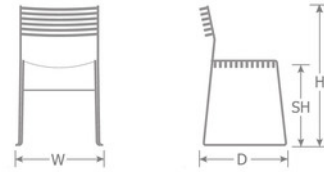

DETAILS

H	W	D	SH	Lbs
30.5"	19.5"	19.5"	18"	14

Outdoor/Indoor Stacking Side Chair

E-coated powder coat finish

Frame: Wrought Iron

Seat/Back: Steel Slats

Stackability: 10

SHIPPING

Master Pack Quantity: 2

Master Pack Dimensions: 21"x20"x33"

Master Pack Weight: 31 Lbs.

Master Cartons/Pallet: 8

Freight Class: 250

FOB: PA 17042

Special Order Ship Finishes: