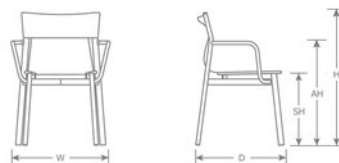

DETAILS

H	W	D	SH	Lbs
32"	23.5"	21"	18"	10.5

Outdoor/Indoor Stacking
Armchair

Frame: Aluminum
Seat/Back: Textilene Fabric
Stackability: 8

SHIPPING

Master Pack Quantity: 4
Master Pack Dimensions: 24.5"x29.5"x42.5"
Master Pack Weight: 53 Lbs.
Master Cartons/Pallet: 6
FOB: PA 17042