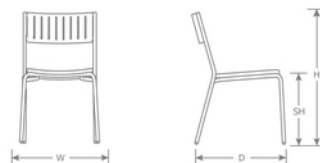

DETAILS

H	W	D	SH	Lbs
32.5"	21"	23.5"	18"	15.5

Outdoor/Indoor Stacking Side Chair

E-coated powder coat finish

Frame: Tubular Steel

Seat/Back: Steel Slats

Stackability: 8

SHIPPING

Master Pack Quantity: 4

Master Pack Dimensions: 40" x 28" x 24"

Master Pack Weight: 75 Lbs.

Master Cartons/Pallet: 6

Freight Class: 150

FOB: PA 17042

Quick Ship Finishes:

24 A/Black